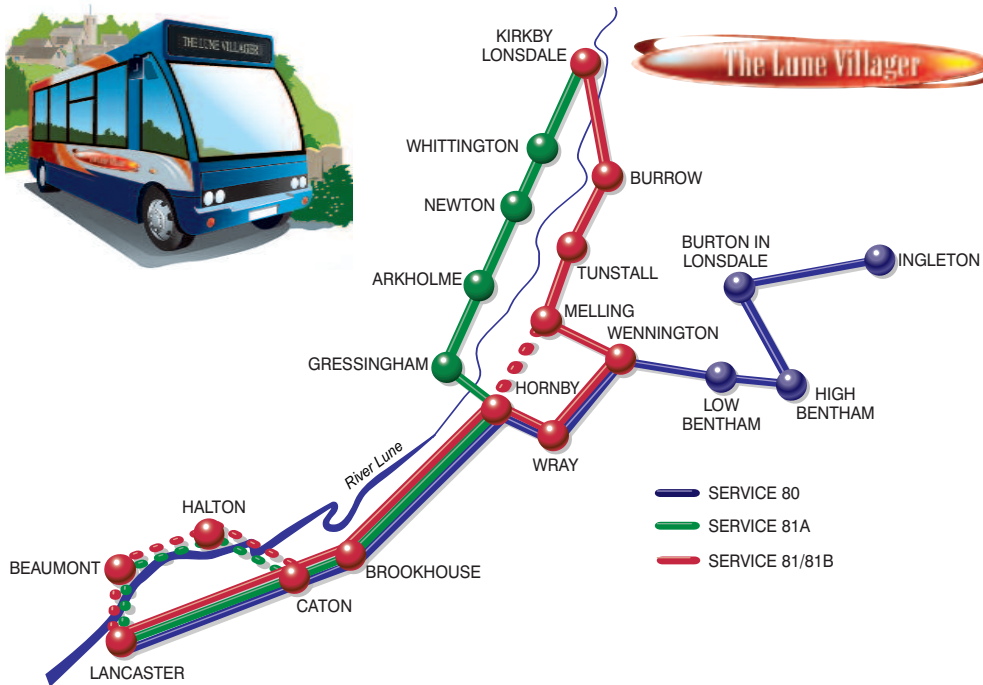

from 4th September 2006 *bustimes*

80

81, 81A, 81B

Stagecoach

The Lune Villager

Lancaster • Ingleton via Hornby, Wennington & Burton in Lonsdale

Lancaster • Kirkby Lonsdale via Hornby, Gressingham, Arkholme & Whittington

Ingleton – located on the edge of the village of Ingleton are the Ingleton Falls. Experience breathtaking views as you explore the finest waterfall walk in England. Visit the longest show cave in Britain, White Scar Cave. The gushing streams, cascading waterfalls and amazing rock formations make White Scar Cave a popular attraction.