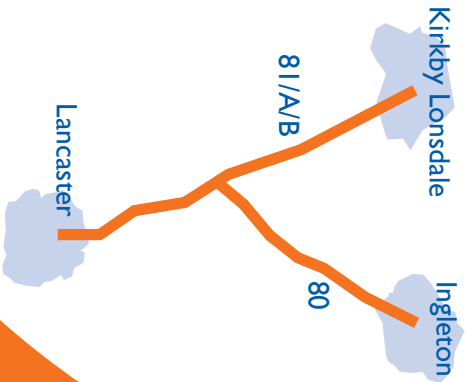

from 4th September 2006 *bustimes*

80

81, 81A, 81B

Stagecoach

The Lune Villager

Lancaster • Ingleton via Hornby, Wennington & Burton in Lonsdale

Lancaster • Kirkby Lonsdale via Hornby, Gressingham, Arkholme & Whittington