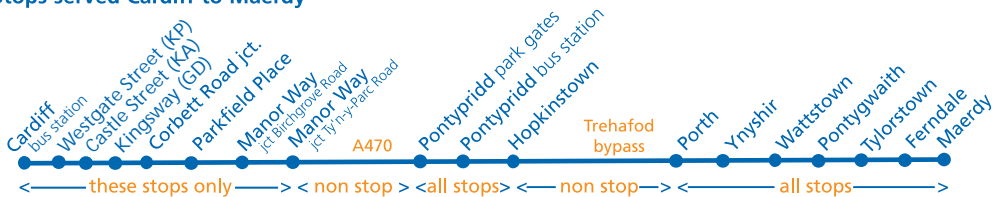

M-F S

Cardiff bus station stand C1	0842		0942	1042	1142	1242	1342	1442	1542	1642	1742	1812
<i>via A470</i>	▼		▼	▼	▼	▼	▼	▼	▼	▼	▼	▼
Pontypridd bus station stand 9	0915		1015	1115	1215	1315	1415	1515	1615	1730	1830	1845
<i>via Trehafod bypass</i>	▼		▼	▼	▼	▼	▼	▼	▼	▼	▼	▼
Porth police station	0930	0930	1030	1130	1230	1330	1430	1530	1630	1745	1845	1900
Tylorstown police station	0943	0943	1043	1143	1243	1343	1443	1543	1643		1858	1913
Ferndale North Road schools	0952	0952	1052	1152	1252	1352	1452	1552	1652		1907	1922
Maerdy terminus	1000	1000	1100	1200	1300	1400	1500	1600	1700		1915	1930

Please see Route 132 for full service Maerdy - Porth - Pontypridd - Cardiff.

M-F Mondays to Fridays only

S Saturdays only

Stops served Maerdy to Cardiff

X32 southbound stopping places: all stops between Maerdy and Pontypridd Road, Porth. Non stop along the Porth and Trehafod bypasses then all stops to Pontypridd Catherine Street. Non stop via the A470 until Manor Way jct Ty'n-y-Parc Road then Richs Road opposite Three Horse Shoes, Cathays High School, College Road junction, Law Courts, Kingsway (GR), Castle Street (KD), Westgate Street (KE) and Cardiff bus station

Stops served Cardiff to Maerdy

X32 northbound stopping places: Cardiff bus station, Westgate St. (KP), Castle St. (KA), Kingsway (GD), Corbett Road junction, Parkfield Place, Manor Way junction Birchgrove Road, Manor Way junction Ty'n-y-Parc Road then non stop via A470 to Pontypridd park gates. All stops until reaching Trehafod bypass then non stop along the bypass, then all stops to Maerdy.