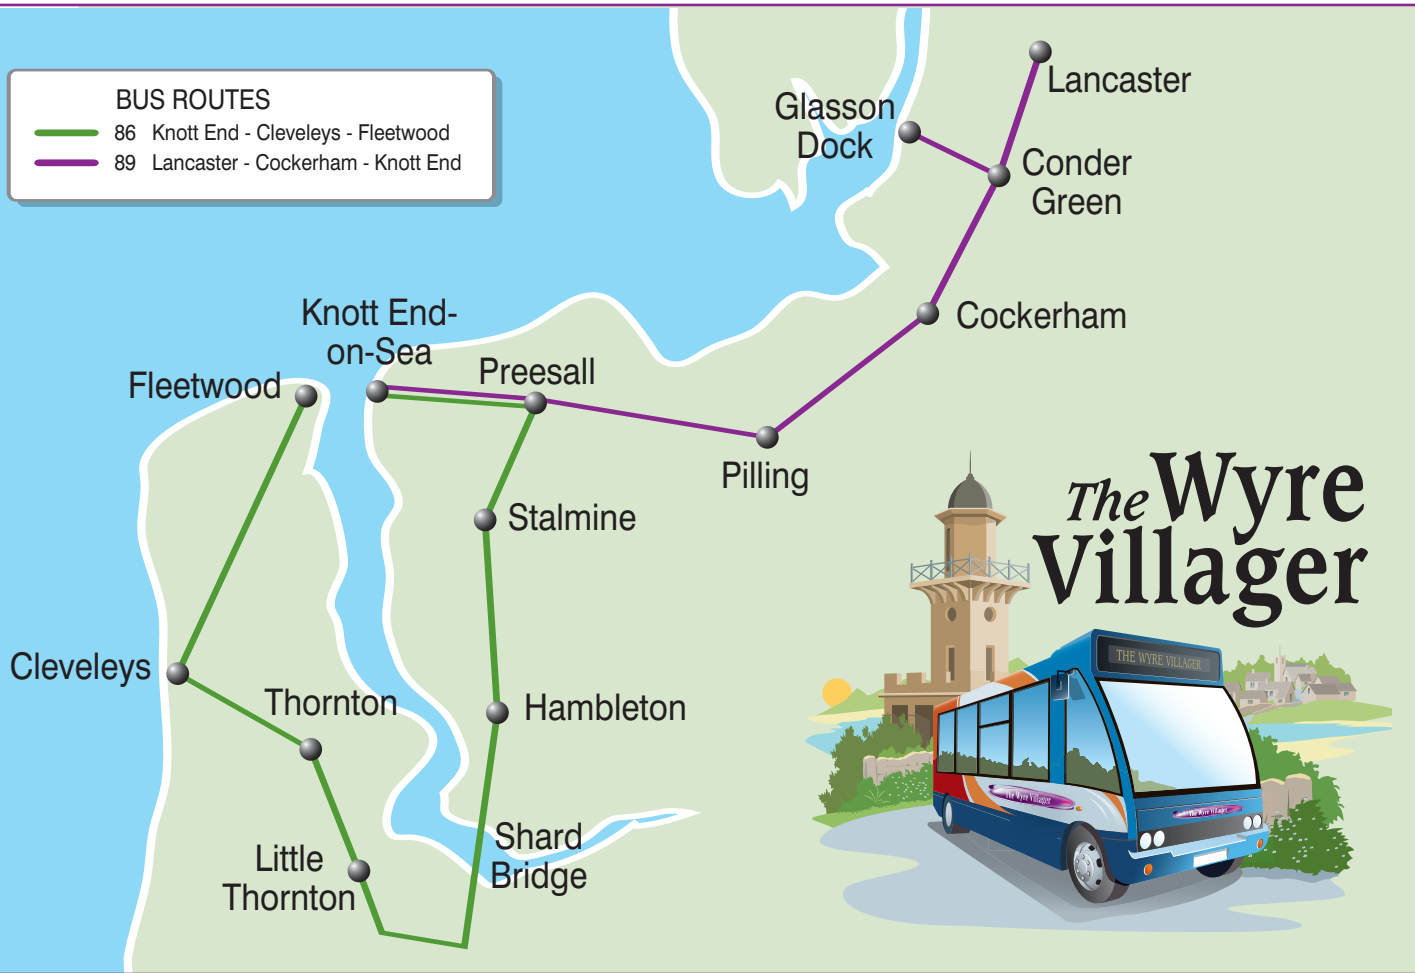

**BUS ROUTES**

- 86 Knott End - Cleveleys - Fleetwood
- 89 Lancaster - Cockerham - Knott End

# *The* Wyre Villager

STG - Stagecoach in Lancashire

NSu - Not Sundays

\$ - Operated on behalf of Lancashire County Council

Buses run through Knott End to/from Lancaster as Service 89. A change of bus is not always necessary.

**Buses run through Knott End to/from Lancaster as Service 89. A change of bus is not always necessary.**