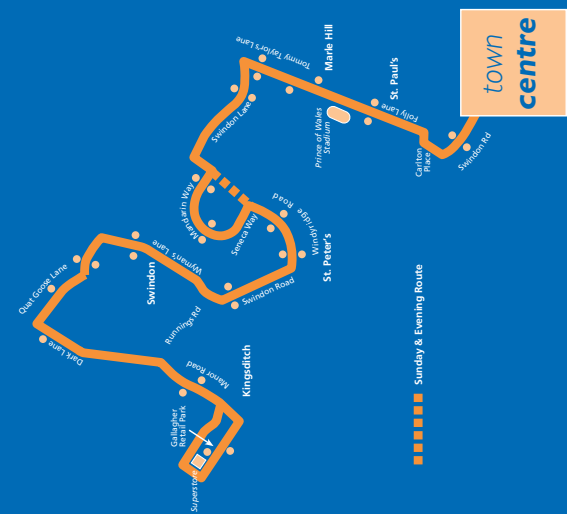

Service H route

From Cheltenham Pittville Street, via High Street, Promenade, Imperial Circus, Clarence Street, High Street, St Georges Street, Swindon Road, Carlton Place, St Paul's Road, Folly Lane, Tommy Taylors Lane, Swindon Lane, Windyridge Road, Wyman's Brook Mandarin Way, Seneca Way, Windyridge Road, Swindon Road, Wymans Lane, Church Road, Swindon Village Quat Goose Lane, Dark Lane, Stantons Drive, Runnings Road, Manor Road, Gallagher Retail Park, Tewkesbury Road, Manor Road, Runnings Road, Stantons Drive, Dark Lane, Swindon Village Quat Goose Lane, Church Road, Wymans Lane, Swindon Road, Windyridge Road, Seneca Way, Wyman's Brook Mandarin Way, Windyridge Road, Swindon Lane, Tommy Taylors Lane, Recreation Centre, Folly Lane, St Paul's Road, Carlton Place, Swindon Road, Poole Way, High Street, Ambrose Street, Clarence Street, North Street and Albion Street to Cheltenham Pittville Street.

EVENING AND SUNDAY JOURNEYS: From Cheltenham Pittville Street High Street, Promenade, Imperial Circus, Clarence Street, High Street, St George's Street, Swindon Road, Swindon Road, Carlton Place, St Paul's Road, Folly Lane, Tommy Taylors Lane, Swindon Lane, Windyridge Road, Stanwick Drive, Windyridge Road, Seneca Way, Wyman's Brook Mandarin Way, Windyridge Road, Swindon Lane, Tommy Taylors Lane, Recreation Centre, Folly Lane, St Paul's Road, Carlton Place, Swindon Road, Poole Way, High Street, Ambrose Street, Clarence Street, North Street and Albion Street to Cheltenham Pittville Street.

NEW! As a result of some unreliability and the route change, all journeys have been retimed, which has led to the frequency being reduced to every 30 minutes.

NEW! Following some requests from customers, the route has been altered so that most journeys serve both Swindon Village and Gallagher Retail Park.