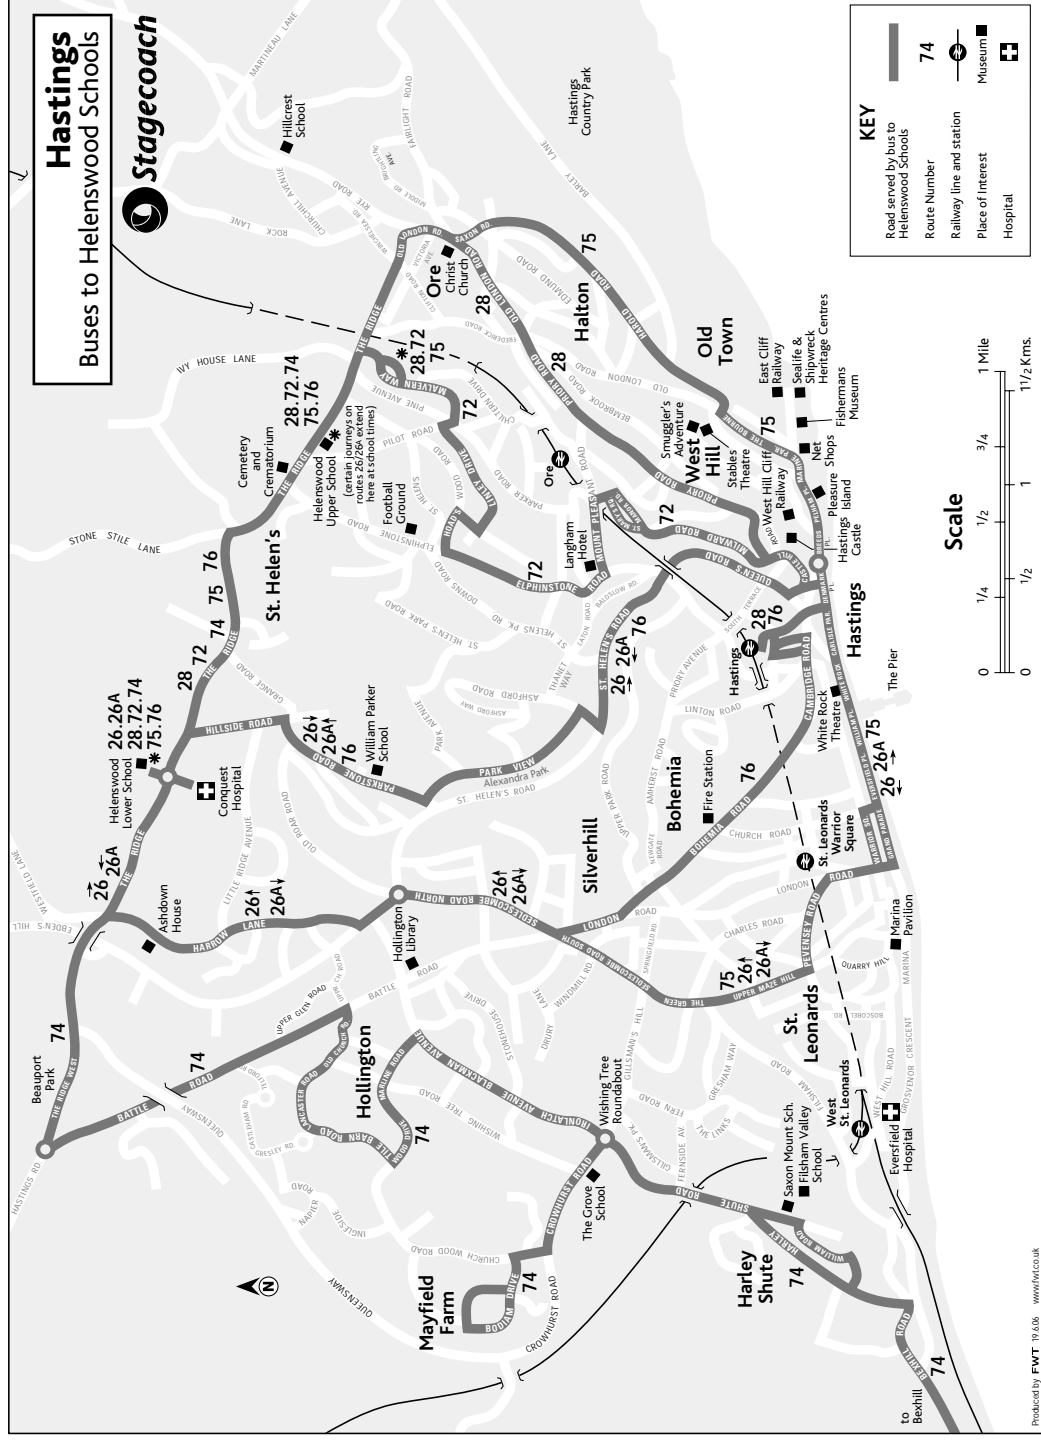

train information
08457 48 49 50

26 28 72
74 75 76

Buses to
Helenswood
School

School bus times

from 3rd July 2006

Using the map and timetable in this leaflet.....

1. Find where you live on the map
2. See which bus number goes nearest to where you live
3. Look up the timetable for the bus route with that number

Buses stop at all stops along the line of route but there are too many to show each one in the timetable. To find out the time for your stop take the time from the previous place shown in the timetable.

Silverhill • Town • St Helen's • Helenswood

76

Town • St Helen's • Helenswood

26A/26

Runs on days when Helenswood school is in attendance

	76	26A		76	26
Silverhill London Road	0756		Helenswood Upper School	1530	
Bohemia Road Fire Station	0800		Helenswood Lower School	1538	1538
Hastings Queens Road Stop K	0807	0807	Dordrecht Way	1548	1546
Dordrecht Way	0814	0813	Hastings Queens Road	1553	1552
Helenswood Lower School	0822	0824	Hastings Cambridge Road	1559	
Helenswood Upper School	0830		Bohemia Road Fire Station	1603	
			Silverhill Filling Station	1608	

St Leonard's • Seafront • Old Town • Ore • Helenswood • Robsack

75

Runs on days when Helenswood school is in attendance

Silverhill Ponswood Road	0745	Helenswood Lower School	1530
St John's Church	0750	Helenswood Upper School	1538
St Leonard's Warrior Square	0755	Malvern Way	1541
Breeds Place	0802	Ore Christchurch	1546
Ore Christchurch	0814	Old Town Boating Lake	1556
Malvern Way Pennine Rise	0819	St Leonard's Christchurch	1601
Helenswood Upper School	0822	St John's Church	1604
Helenswood Lower School	0830	Silverhill Ponswood Road	1615
Sedlescombe Road North Sainsbury's	0836		
Old Church Road	0841		
Hollington Tesco	0845		
Robsack School	0850		