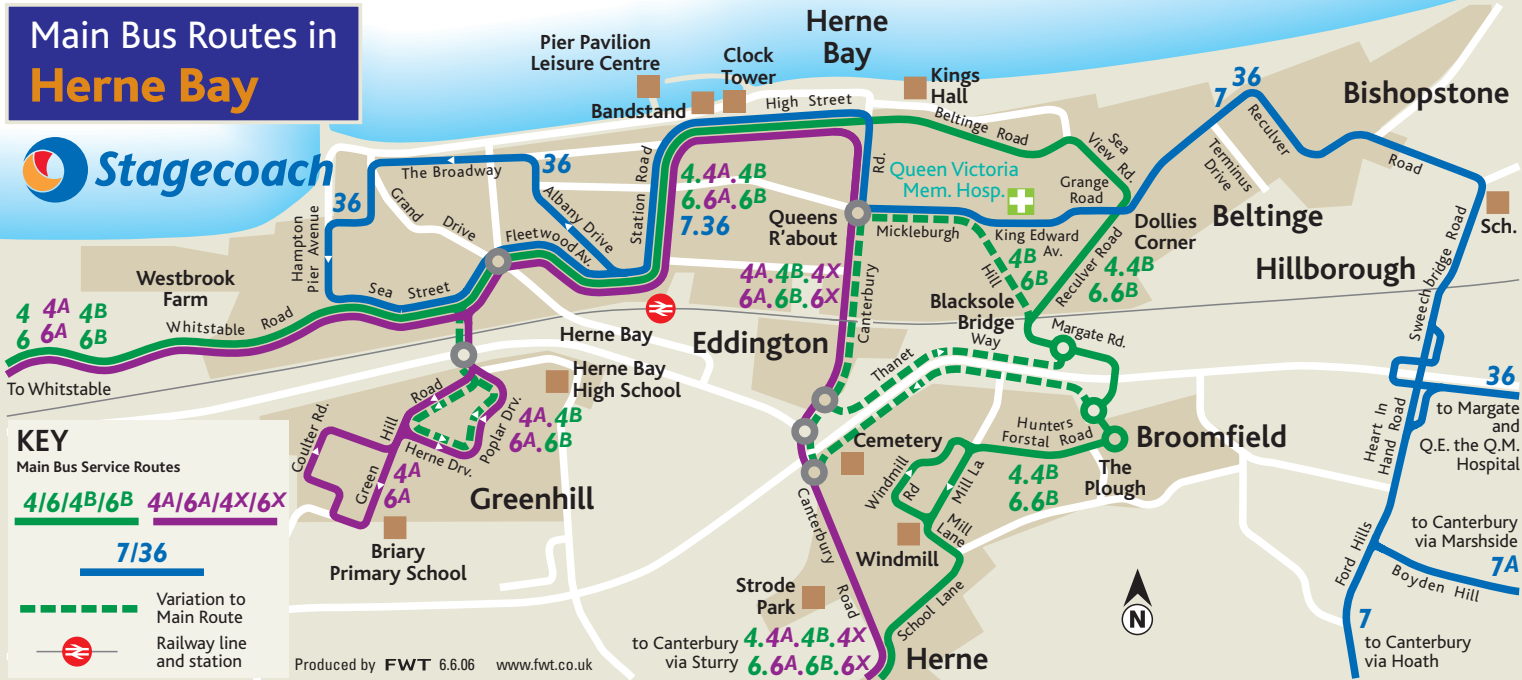

Main Bus Routes in Herne Bay

KEY
Main Bus Service Routes

4/6/4B/6B 4A/6A/4X/6X

7/36

--- Variation to Main Route

Ⓡ Railway line and station