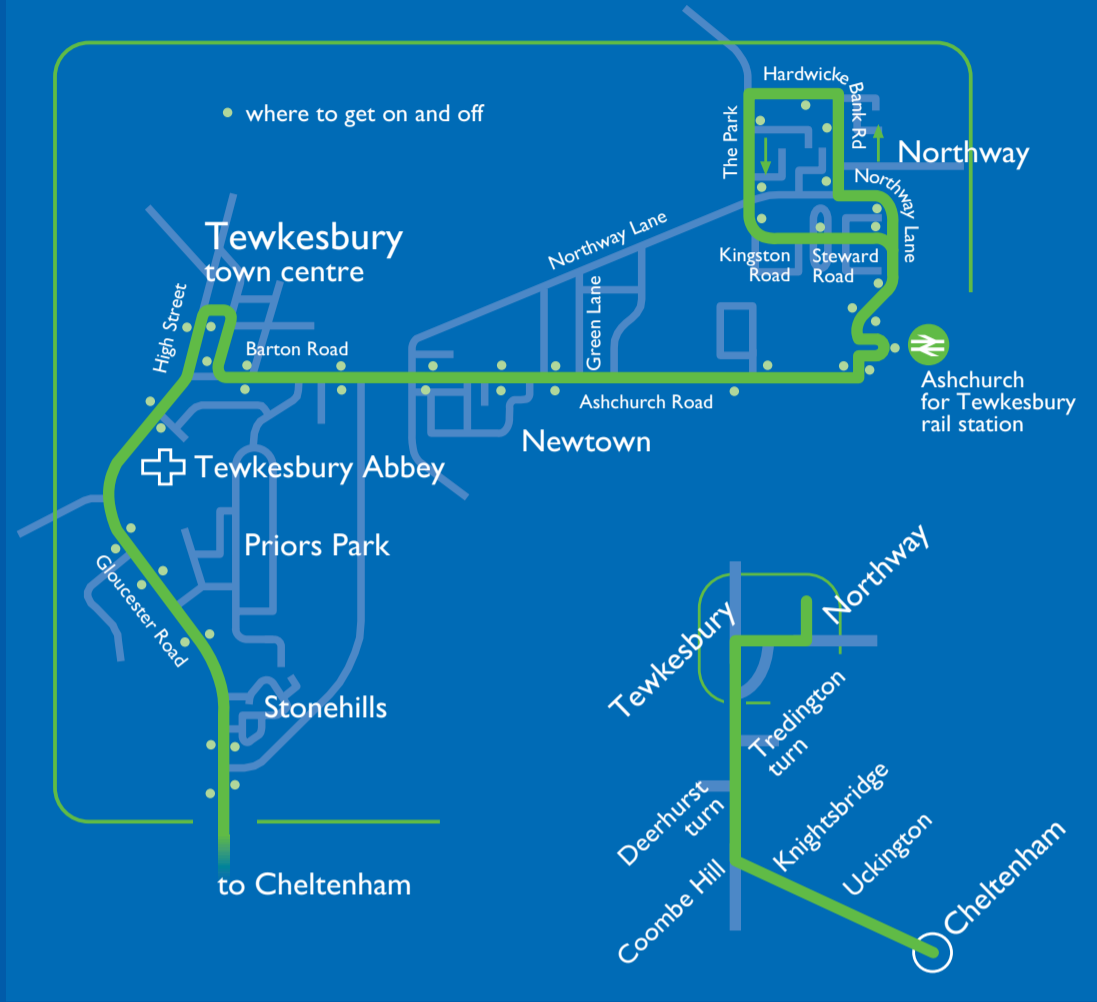

Welcome to your guide to Service 41.

- Following four years of passenger growth, we increased the frequency of this service last year to every 15 minutes Monday to Friday with no change to the time of buses on Saturdays and Sundays.
- To cater for increased congestion and to improve reliability most journeys have recovery time in Tewkesbury High Street.
- Ride upstairs! Additional capacity is normally provided on Saturdays by using low floor double deck buses.
- Inside this bus guide you will find a map of the route and where to catch your bus along the route. You will also find some sample fares and money saving ideas for regular travellers.
- All journeys are normally operated by low-floor Easy Access buses. These buses have special areas for pushchairs and make access easier for the less mobile, parents with young children and people with heavy shopping.

Northway
Tewkesbury
Cheltenham
Easy Access

from 30 April 2006

Tewkesbury bus times

local Stagecoach info
0871 200 22 33

travel shop
229 High Street
Cheltenham

customer services
Sarah Cox
Operations Manager
Stagecoach in Cheltenham
Freepost SWC 1843
Cheltenham
GL50 3BF

www.stagecoachbus.com

National Rail Enquiries
0845 7 484950

traveline
public transport info
0871 200 22 33
call from other service providers and mobile phones
www.stagecoachbus.com

Cheltenham • Tewkesbury • Northway

MONDAYS TO FRIDAYS except Bank Holiday Mondays

Cheltenham Clarence Street	0610	0630	0650	0700	0715	0730	0750	0810	0830	0845	0900	0915	
Uckington Moat Lane	0620	0640	0700	0710	0725	0740	0800	0820	0840	0855	0910	0925	
Coombe Hill Swan	0625	0645	0705	0715	0730	0745	0805	0825	0845	0900	0915	0930	
Tewkesbury High St Anchor arr	0635	0655	0715	0725	0740	0755	0815	0835	0855	0910	0925	0940	
Tewkesbury High St Anchor dep	0635	0655	0715	0730	0745	0800	0820	0840	0900	0915	0930	0945	
Ashchurch Rail Station	0646	0706	0726	0741	0756	0811	0831	0851	0911	0926	0941	0956	
Northway Lane The Northway	0629	0649	0709	0729	0744	0759	0814	0834	0854	0914	0929	0944	0959
Hardwicke Bank Rd Gould Drive	0631	0651	0711	0731	0746	0801	0816	0836	0856	0916	0931	0946	1001
Northway Steward Road	0634	0654	0714	0734	0749	0804	0819	0839	0859	0919	0934	0949	1004

MONDAYS TO FRIDAYS except Bank Holiday Mondays cont'd

Cheltenham Clarence Street	30 45 00 15	1645	1700	1715	1730	1750	1810	1850	2020	2150	2320
Uckington Moat Lane	40 55 10 25	1655	1710	1725	1740	1800	1820	1859	2029	2159	2329
Coombe Hill Swan	45 00 15 30	1700	1715	1730	1745	1805	1825	1903	2033	2203	2333
Tewkesbury High St Anchor arr	55 10 25 40	1710	1725	1740	1755	1815	1835	1913	2043	2213	2343
Tewkesbury High St Anchor dep	00 15 30 45	1715	1730	1745	1800	1820	1840	1916	2046	2216	t
Ashchurch Rail Station	11 26 41 56	1726	1741	1756	1811	1831	1851	1924	2054	2224	t
Northway Lane The Northway	14 29 44 59	1729	1744	1759	1814	1834	1854	1927	2057	2227	t
Hardwicke Bank Rd Gould Drive	16 31 46 01	1731	1746	1801	1816	1836	1856	1929	2059	2229	t
Northway Steward Road	19 34 49 04	1734	1749	1804	1819	1839	1859	1932	2102	2232	t

SATURDAYS

Cheltenham Clarence Street	0650	0730	0750	0810	30 50 10	1810	1850	2020	2150	2320
Uckington Moat Lane	0700	0740	0800	0820	40 00 20	1820	1859	2029	2159	2329
Coombe Hill Swan	0705	0745	0805	0825	45 05 25	1825	1903	2033	2203	2333
Tewkesbury High St Anchor arr	0715	0755	0815	0835	55 15 35	1835	1913	2043	2213	2343
Tewkesbury High St Anchor dep	0718	0758	0818	0838	58 18 38	1838	1916	2046	2216	2343
Ashchurch Rail Station	0726	0806	0826	0846	06 26 46	1846	1924	2054	2224	t
Northway Lane The Northway	0634	0729	0809	0829	09 29 49	1849	1927	2057	2227	t
Hardwicke Bank Rd Gould Drive	0636	0731	0811	0831	11 31 51	1851	1929	2059	2229	t
Northway Steward Road	0639	0734	0814	0834	14 34 54	1854	1932	2102	2232	t

SUNDAYS