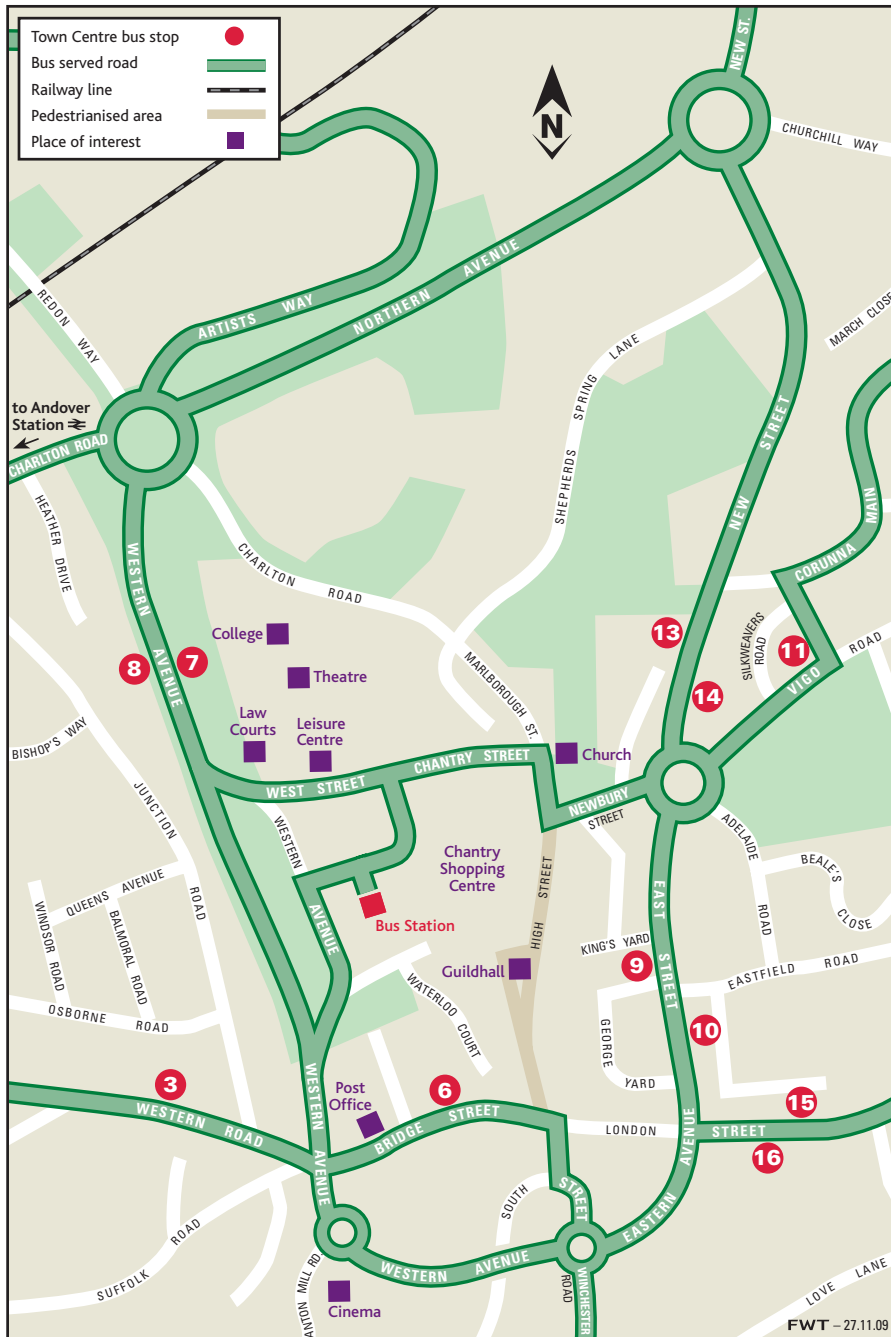

# Where to catch your Stagecoach bus in ANDOVER

Service Number	Bus Destination	Bus Stn. Bay	Bus Stops
<b>Star1</b>	King Arthur's Way	<b>B1</b>	6 9 13
<b>Star2</b>	River Way	<b>B2</b>	6 9 13
<b>Star2</b>	The Drove	<b>B4</b>	8
<b>3</b>	Charlton	<b>B3</b>	8
<b>4</b>	Colenzo Drive Admirals Way Sheep Fayre	<b>B3</b>	6 9 11
<b>4A</b>	Sheep Fayre Admirals Way Colenzo Drive	<b>B3</b>	6
<b>5, 5A</b>	Thruxton	<b>B5</b>	-
<b>6</b>	Walworth Industrial Estate	<b>B5</b>	6 9 (AM) 13 (AM) 6 15 (PM)
<b>7</b>	Saxon Fields Newbury	<b>B7</b>	8
<b>8</b>	Salisbury	<b>B8</b>	8
<b>25, X24</b>	Winchester	<b>B5</b>	-
<b>26, X26</b>	Winchester	<b>B5</b>	6 15
<b>76</b>	Basingstoke	<b>B8</b>	6 15
<b>77</b>	Floral Way Stockbridge	<b>B6</b>	-
<b>79</b>	Conholt Road Stockbridge	<b>B6</b>	-
<b>80</b>	Marlborough	<b>B7</b>	8
<b>87</b>	Floral Way Salisbury	<b>B6</b>	-