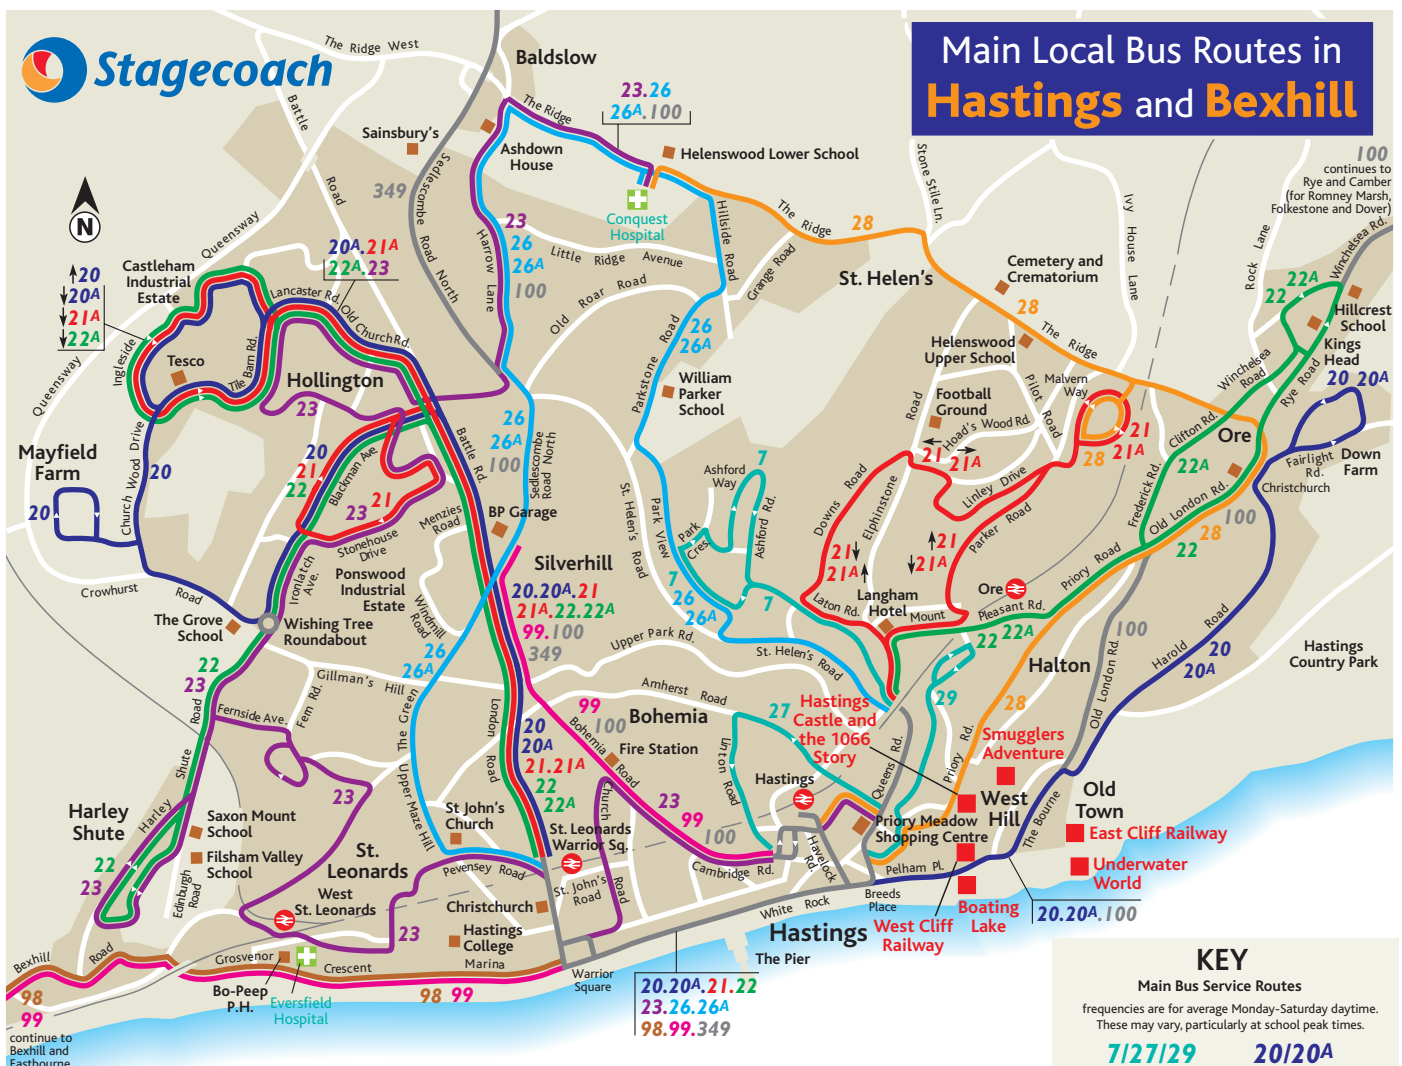

Main Local Bus Routes in Hastings and Bexhill

continue to Bexhill and Eastbourne

20.20A.21.22
23.26.26A
98.99.349

KEY

Main Bus Service Routes
frequencies are for average Monday-Saturday daytime.
These may vary, particularly at school peak times.

7/27/29 every hour	20/20A every 15 minutes
21/21A every 15 minutes	22/22A every 15 minutes
23 every hour	26/26A every 20 minutes
28 every hour	98 every 30 minutes
99 every 20 minutes	Other and combined services

- Railway line and station
- Railway tunnel
- Hospital