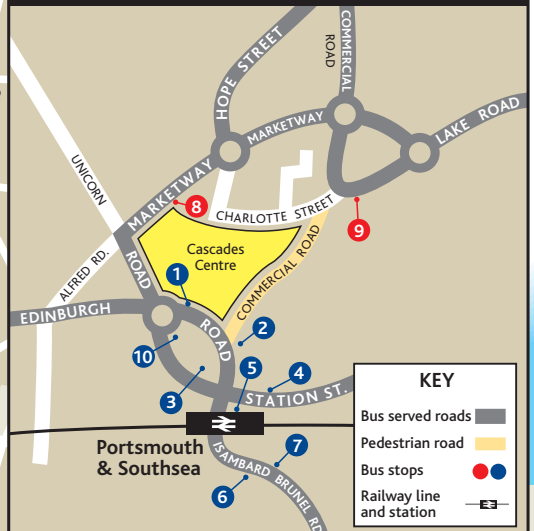

Main Bus Routes in Portsmouth

KEY

Main Bus Service Routes

Bus Stops in Portsmouth City Centre

Commercial Road (North) Bus Stops

Location	Bus Stop
Marketway	8 20 to The Hard, 23 & 700 to Southsea
Commercial Road	9 23 to Leigh Park

Commercial Road (South) Bus Stops

Location	Bus Stop
Edinburgh Road	1 21 to Anchorage Park, Leigh Park and Havant
Commercial Road	10 20/21 to The Hard, 700 to The Hard and Southsea
Commercial Road	2 23 to Southsea
Commercial Road	3 20 to Leigh Park and Havant via Q A Hospital 23 to Havant and Leigh Park 700 to Havant, Chichester, Worthing and Brighton
Station Street	4 21 to Anchorage Park, Leigh Park and Havant
Station Street	5 21 to Portsmouth Hard
Isambard Brunel Rd.	6 23 to Havant and Leigh Park
Isambard Brunel Rd.	7 23 to Southsea