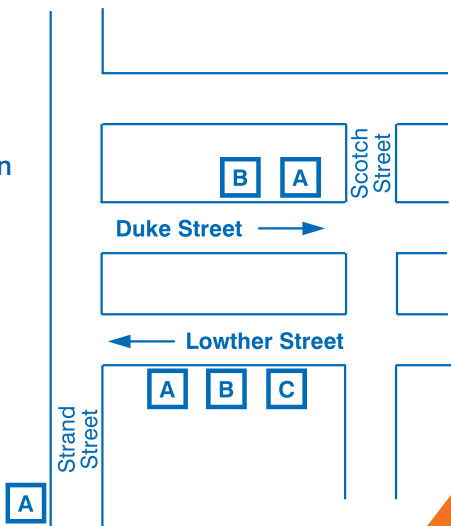

## Duke Street

**Stand A** 6 to Seascale  
12/30 to Thornhill

**Stand B** 20 to St Bees  
22 to Egremont  
17/17B/31/31A to Frizington

## Lowther Street

**Stand A** 30/31/31A to Workington  
300/301 to Carlisle

**Stand B** 22 to Bransty/Moresby

**Stand C** 1 to Kells and Lowca  
222 to Workington

## Strand Street

**Stand A** 2 to Woodhouse  
3 to Mirehouse  
4 to Mirehouse

**Stagecoach**