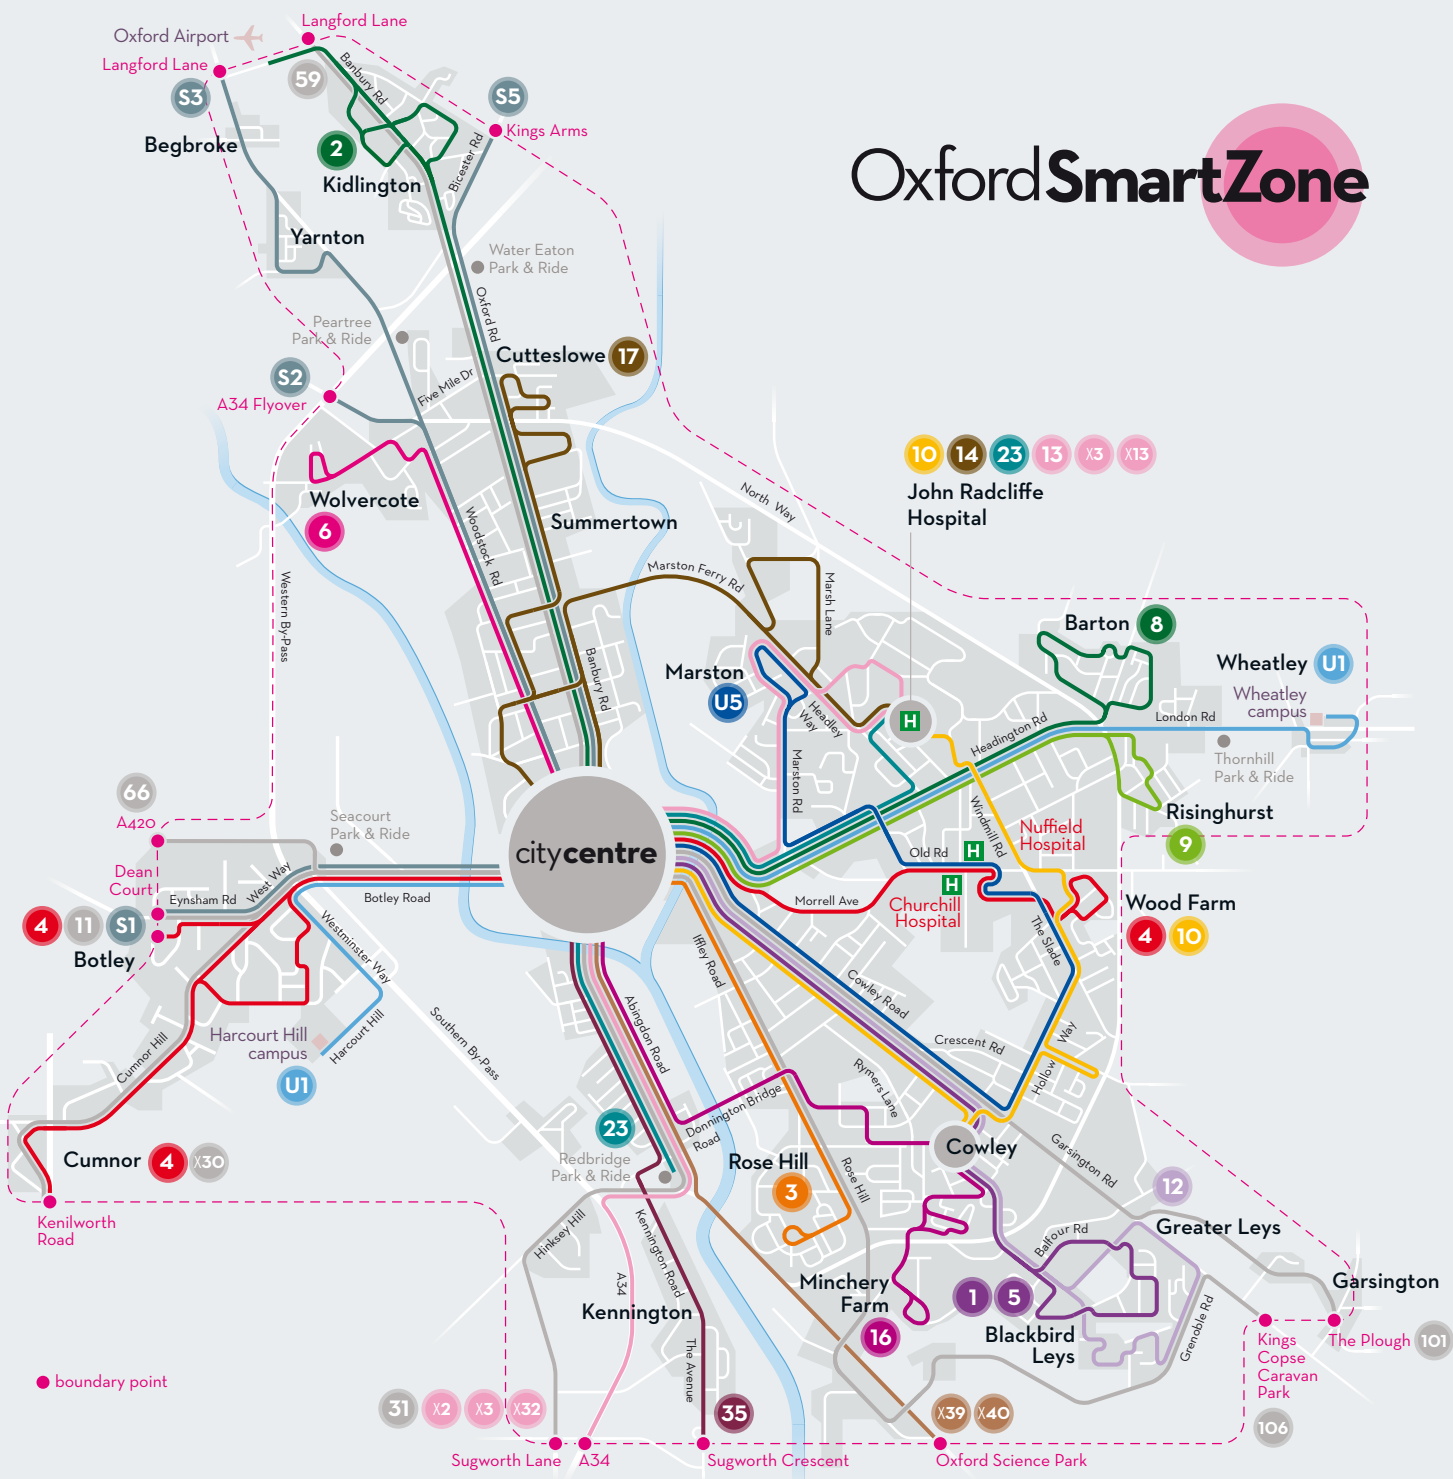

Oxford SmartZone

● boundary point

31 X2 X3 X32

10 14 23 13 X3 X13

John Radcliffe Hospital

8

Wheatley U1

Wheatley campus

London Rd

Thornhill Park & Ride

Risinghurst 9

Wood Farm 4 10

11 S1

Botley 4

Harcourt Hill campus U1

Cumnor 4 X30

Kings Copse Caravan Park

The Plough

106

Sugworth Lane A34

Sugworth Crescent 35

Oxford Science Park X39 X40