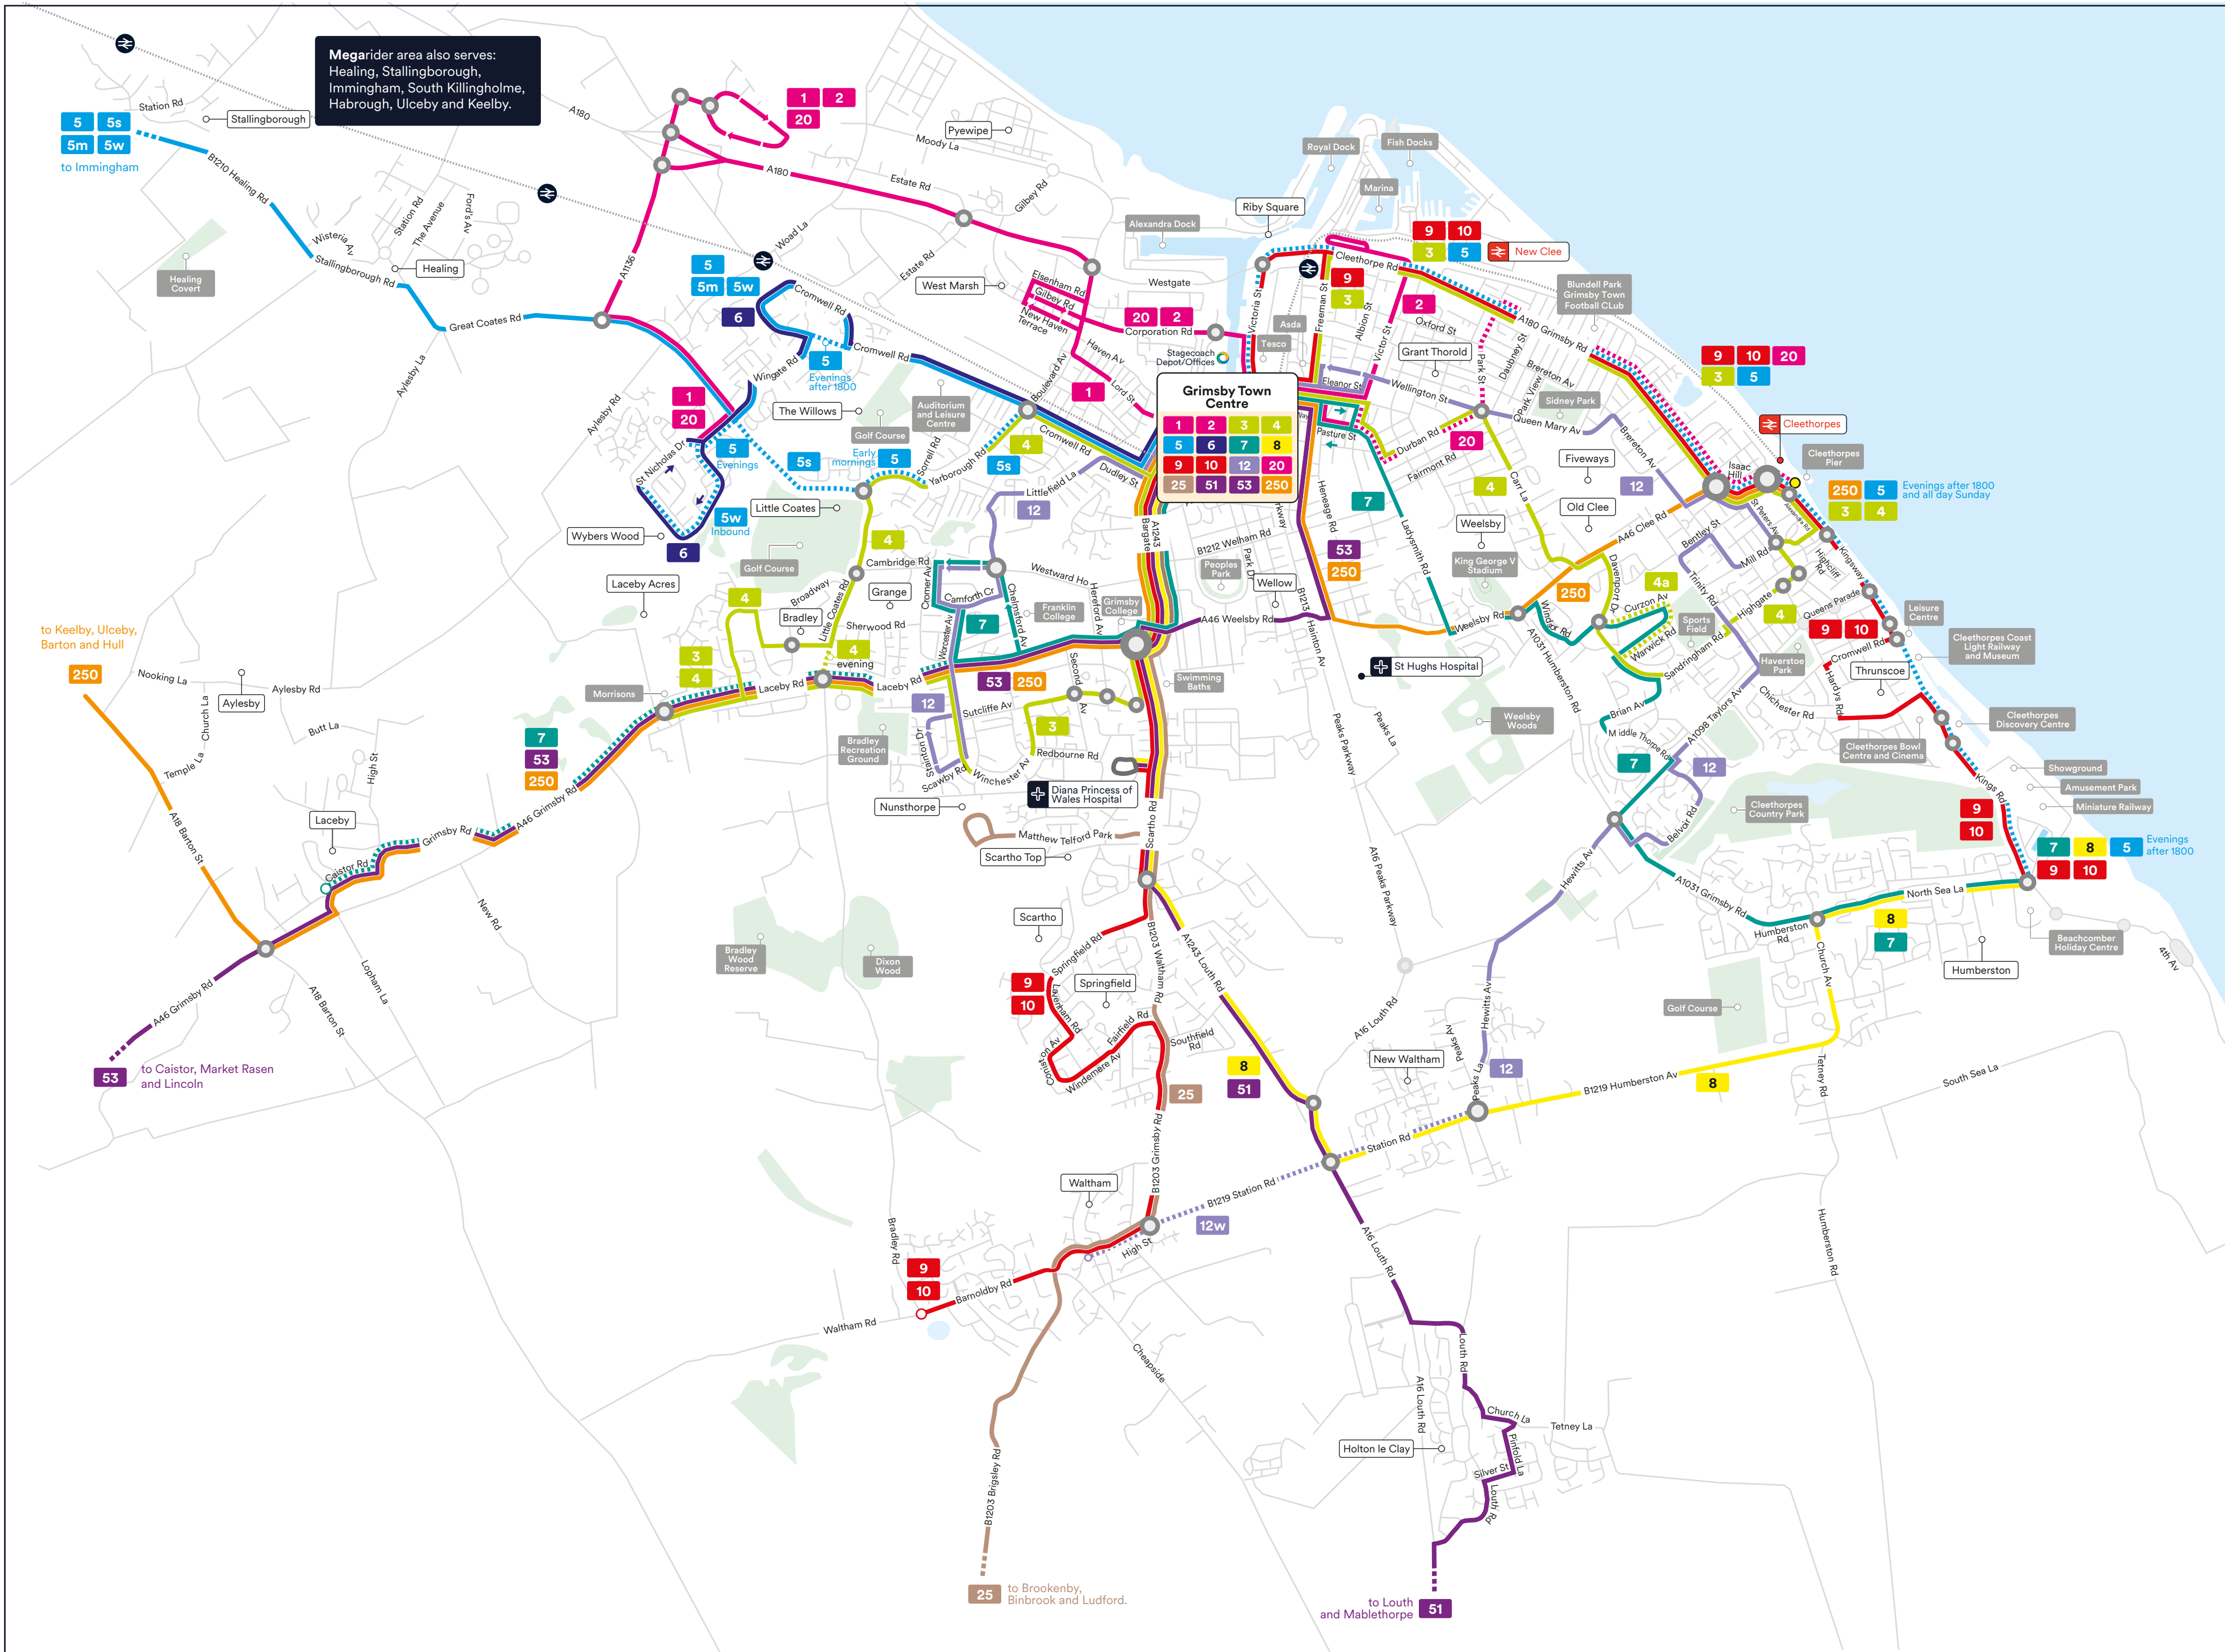

Grimsby Route Map

Megarider area also serves:
Healing, Stallingborough,
Immingham, South Killingholme,
Habrough, Ulceby and Keelby.

Grimsby Town Centre
1 2 3 4
5 6 7 8
9 10 12 20
25 51 53 250

Evenings after 1800
and all day Sunday

Evenings after 1800

25 to Brookenby,
Binbrook and Ludford.

51 to Louth
and Mablethorpe

5 5s
5m 5w
to Immingham

250 to Keelby, Ulceby,
Barton and Hull

53 to Caistor, Market Rasen
and Lincoln