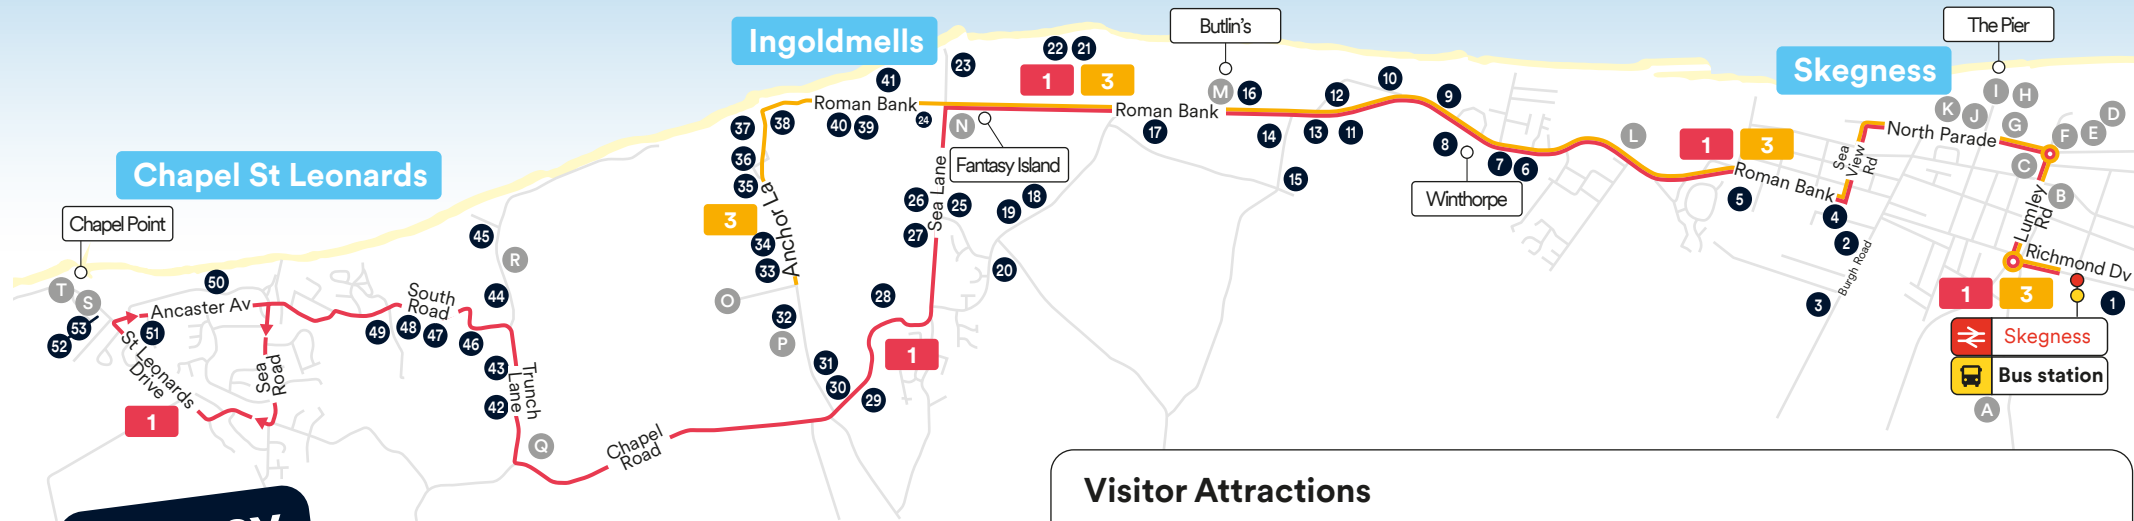

Say yay with buses up to every 10 mins!

Services 1 and 3

Skegness to Butlin's, Fantasy Island, Ingoldmells and Hardy's Farm*

Daytime up to every 10 mins.
Evenings every 15 mins.

Service 1

Skegness, Butlin's, Fantasy Island, and Ingoldmells to Chapel St Leonards

Up to every 30 mins all day

*Catch service 3 to Hardy's Farm.
*Serves Hardy's Farm every 30 mins in the evening.

Buses run all day between 0635 until just after midnight.
From 0735 on Sundays.

Download the full timetable at stagecoachbus.com.

Or for live times, bus tracking, mobile bus tickets and journey planning download

the Stagecoach Bus App

Visitor Attractions

A Church Farm Museum	H Pleasure Beach	O Hardy's Animal Farm
B Hildred's Shopping Centre	I The Pier	P Jump Warriors Trampoline Park
C Tower Gardens	J Suncastle/Funcastle	Q Water Meadows Carp Fishery
D Boating Lake	K Natureland Seal Sanctuary	R Lakeside Leisure
E Jolly Roger Golf	L North Shore Golf Course	S Chapel Point Cafe and Beach
F Aquarium	M Butlin's	T North Sea Observatory
G Embassy Theatre & Outdoor Pool	N Fantasy Island & Eastgate Market	

Holiday Parks

1 Richmond Drive Carapark	19 Coral Beach Leisure	37 Golden Sands
2 Greenfield Park	20 Greenacres Caravan and Camping	38 Coastfield Caravan Park
3 Highfields and Haven Caravan Park	21 Sealands Holiday Home Park	39 Ingolddale Holiday Park
4 Baythorpe Caravan Parks	22 Laver Leisure Home Park	40 Golden Beach Holiday Park
5 North Shore Caravan Park	23 Seaview Holiday Camp	41 Promenade Caravan Park
6 Walsh's Holiday Park	24 Suncastles Caravan Park	42 Eastfield Caravan Park
7 Garden City	25 Hardys Caravan Park	43 Kings Caravan Park
8 Woodlands Caravan Park	26 Kingfisher Caravan Park	44 Happy Days Caravan Park
9 Skegness Sands Caravan Park	27 Seabreeze Park	45 Golden Anchor Caravan Park
10 Seafields Skegness	28 The Grange Caravan Park	46 Cherry Park Lodges
11 Stows Manor Farm Caravan Site	29 Waterford Holiday Park	47 Golden Palm Resort
12 Seaways Caravan Site	30 Mill Hill Caravan Park	48 Lynwood Caravans
13 Summerlands Caravan park	31 Priory Park Caravan Park	49 Merryfield Leisure
14 Parklands Caravan Park	32 Sunset Park	50 Beechways Caravan Park
15 Westfield Caravan Park	33 Waterside Caravan Park	51 New Trend Holiday Park
16 Butlin's Holiday Centre	34 Country Meadows Holiday Park	52 Chapel Holiday Village
17 Butlin's Caravan Village	35 Waterside Leisure Park	53 Eastfields Park
18 Duncannon Caravan Park	36 The Wolds Holiday Park	

Say hello to Mablethorpe with InterConnect service 59!