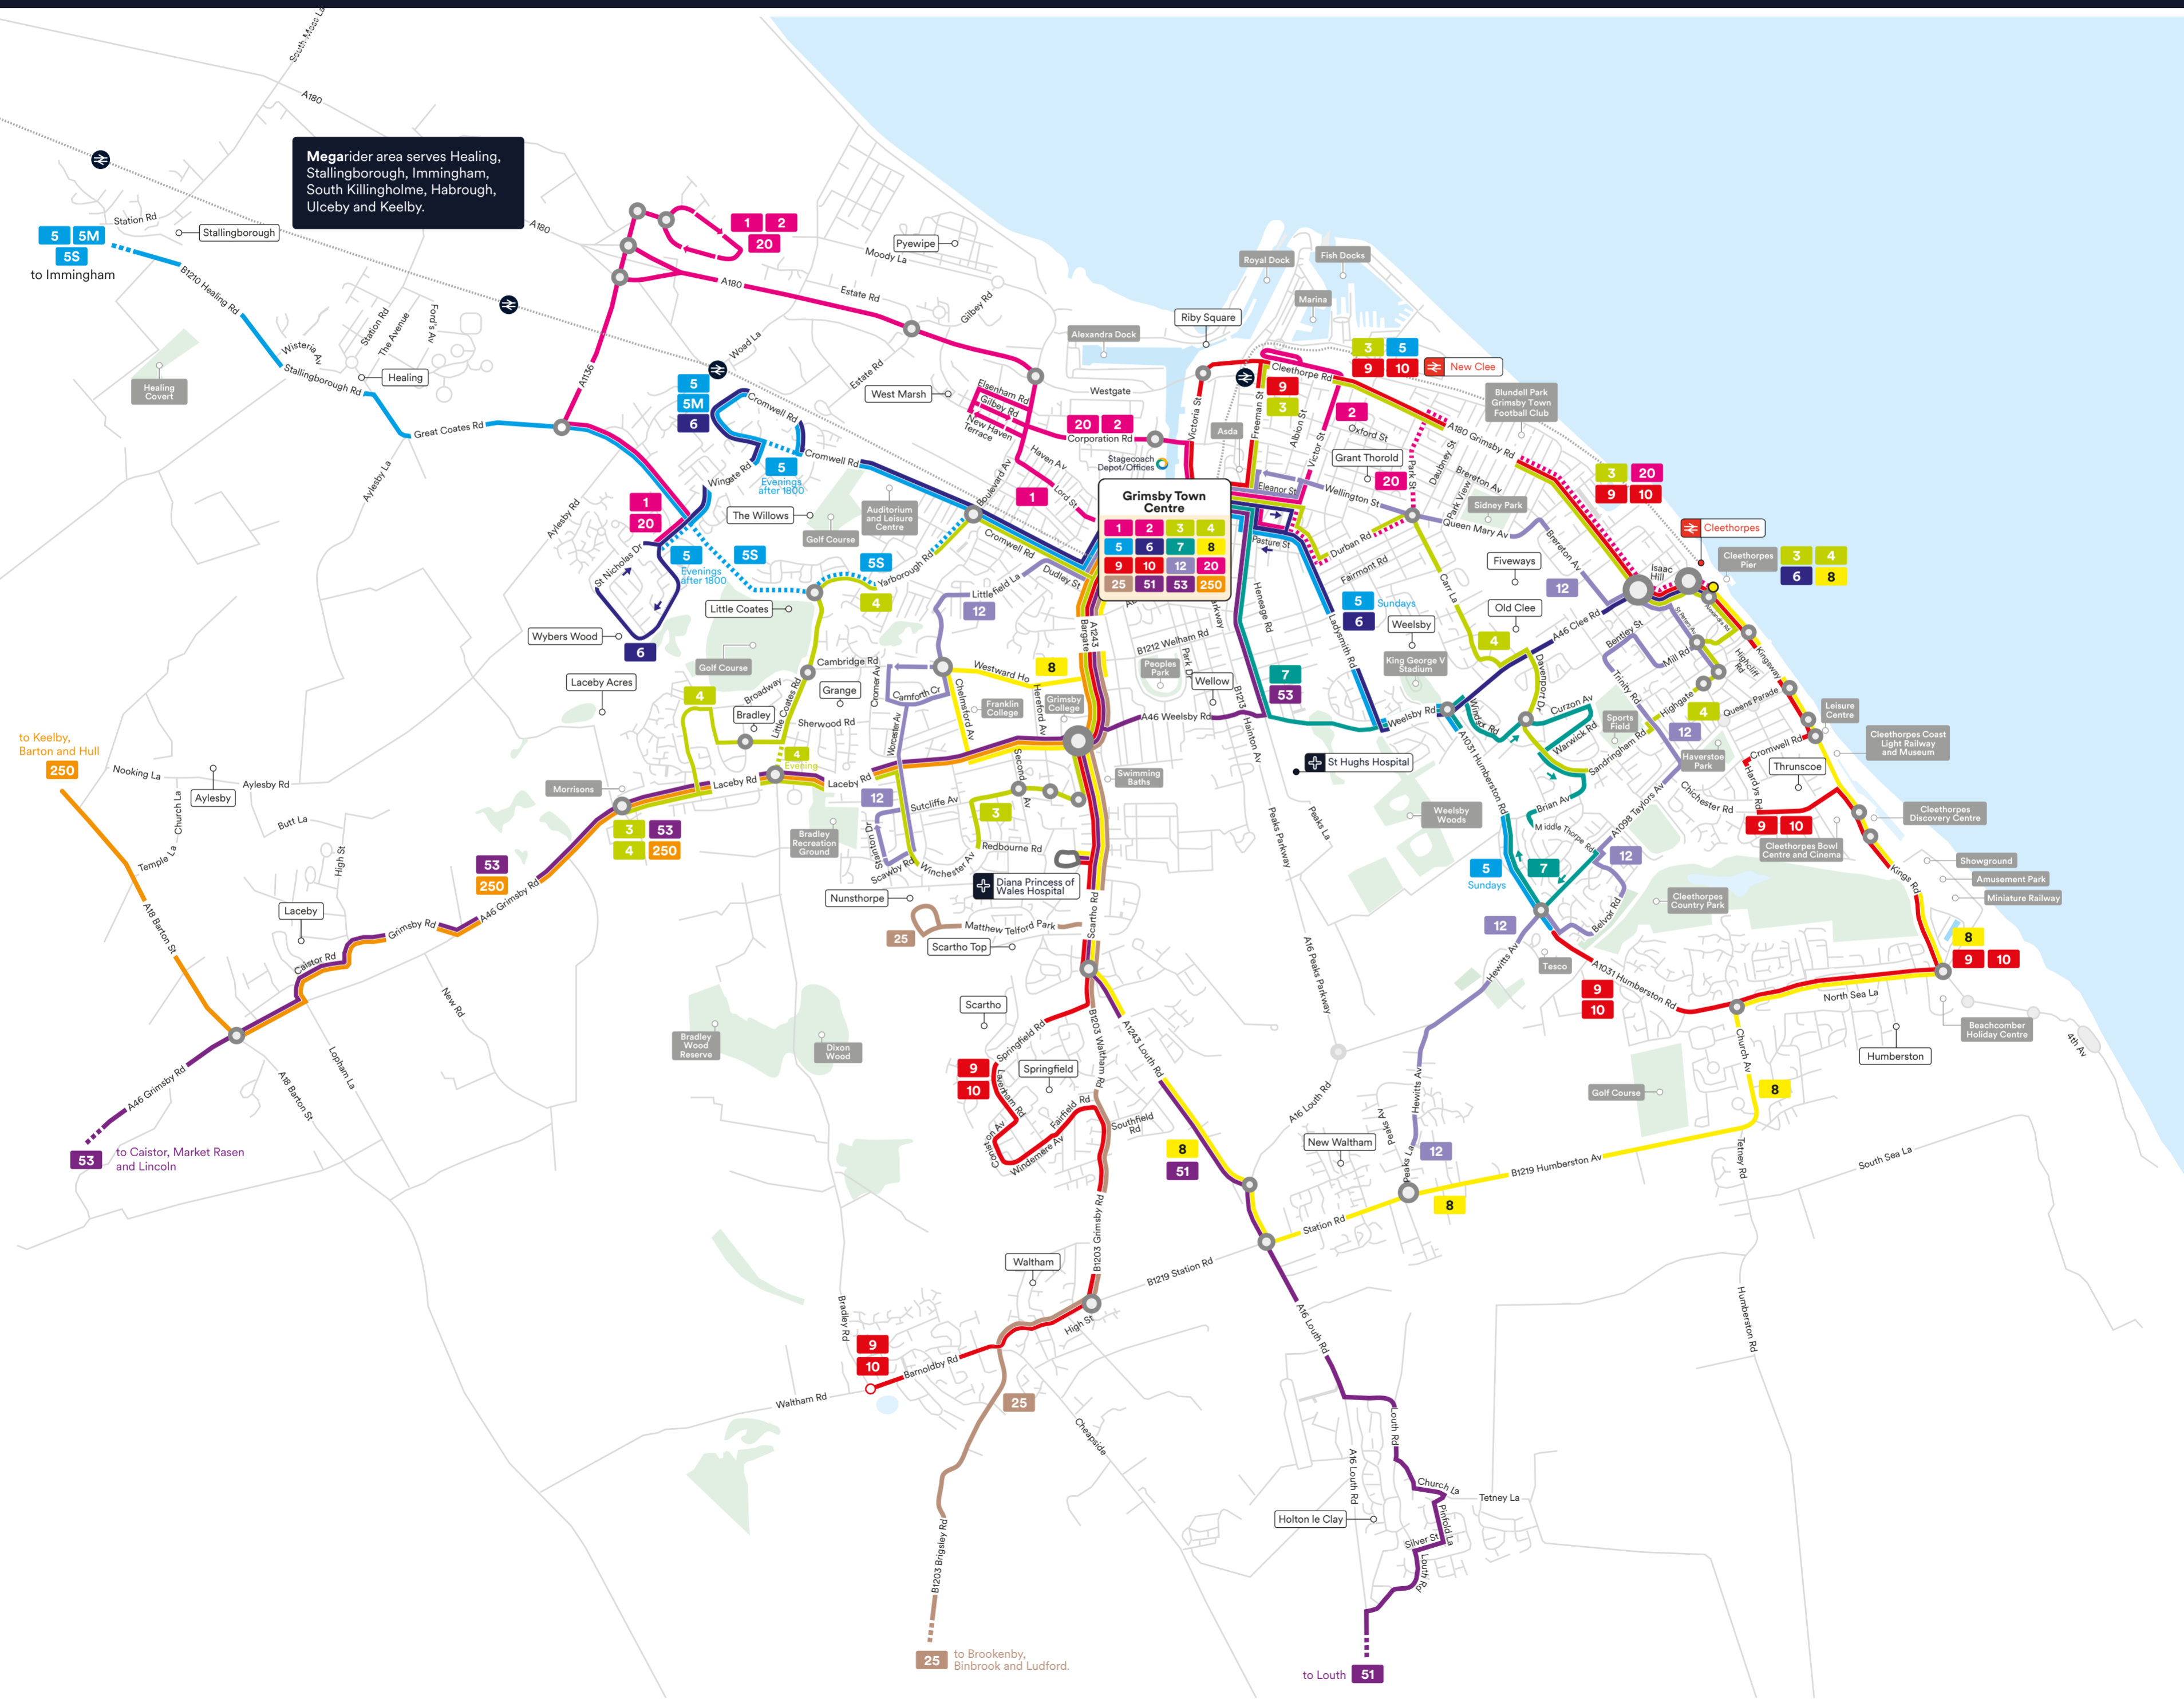

# Grimsby Route Map

Megarider area serves Healing, Stallingborough, Immingham, South Killingholme, Habrough, Ulceby and Keelby.

**Grimsby Town Centre**

1	2	3	4
5	6	7	8
9	10	12	20
25	51	53	250

5 5M 5S  
to Immingham

250  
to Keelby, Barton and Hull

53  
to Caistor, Market Rasen and Lincoln

25  
to Brookenby, Binbrook and Ludford.

51  
to Louth