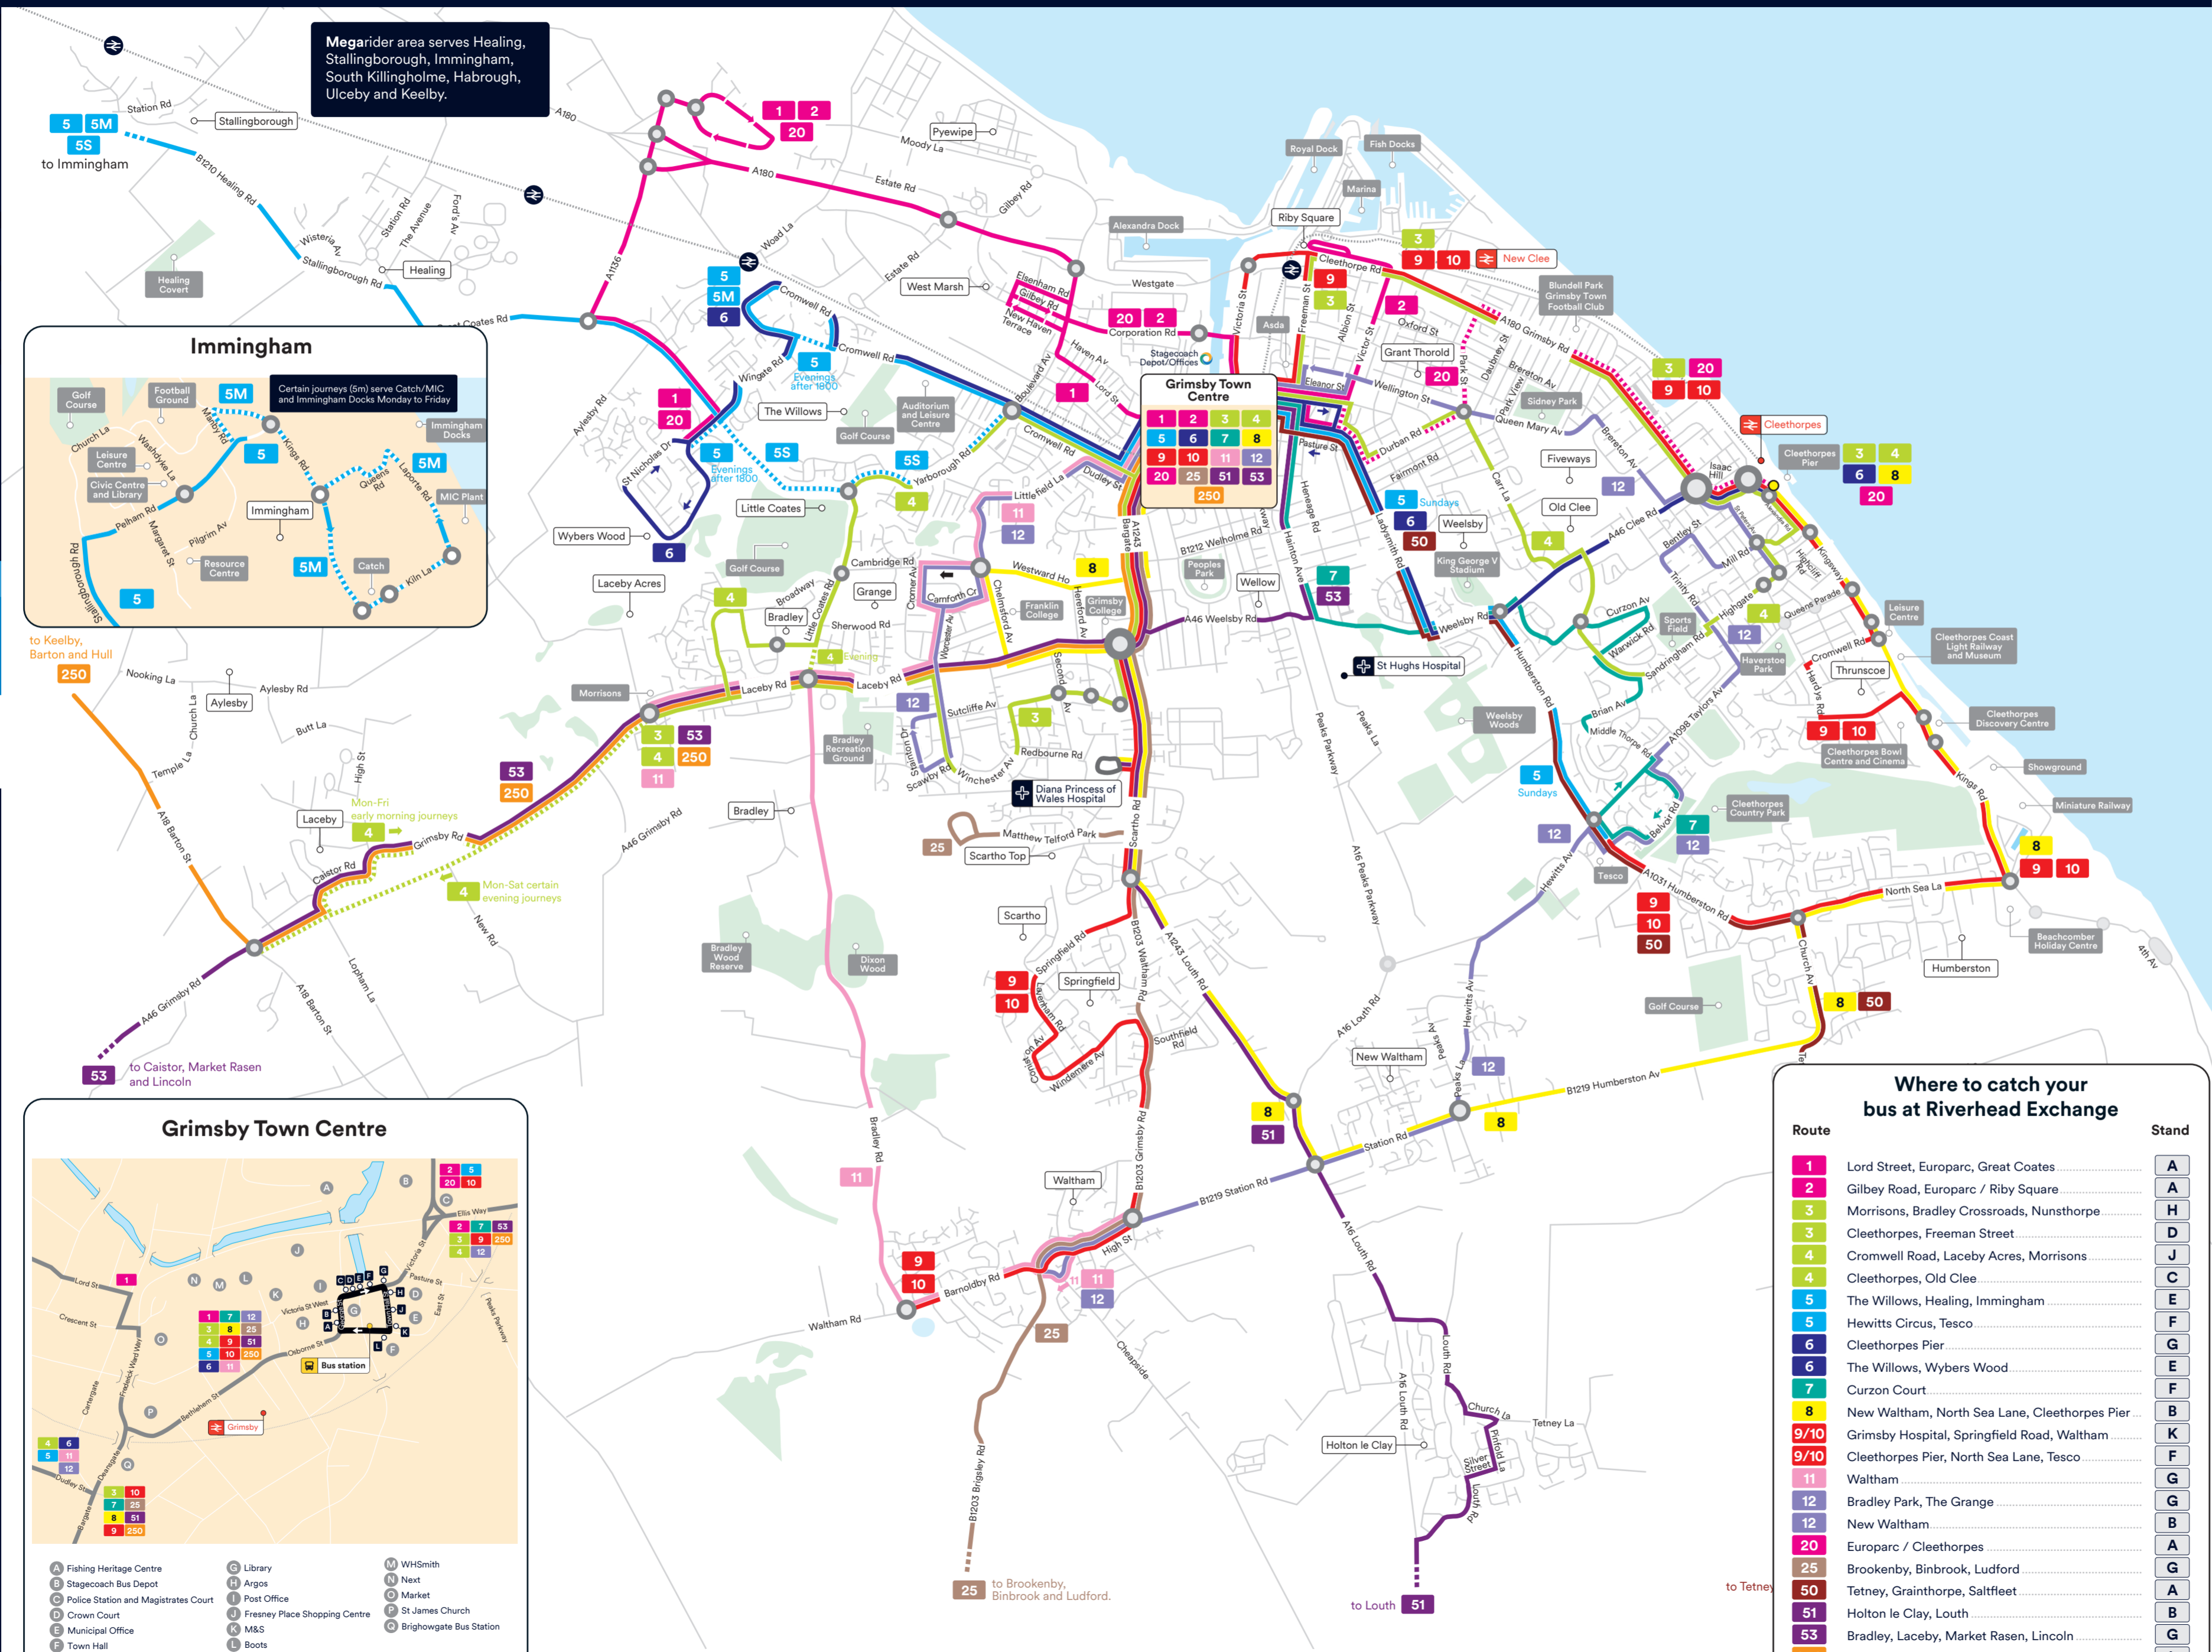

Other places served and their routes

Barrow	250	Louth	51
Barton	250	Ludborough	51
Binbrook	25	Ludford	25
Bradley	3, 4, 11, InterConnect 53 and 250	Market Rasen	InterConnect 53
Brookenby	25	Middle Rasen	InterConnect 53
Cabourne	InterConnect 53	Nettleham	InterConnect 53
Caistor	InterConnect 53	Nettleton	InterConnect 53
Cleethorpes	3, 4, 6, 8, 9, 10 and 20	New Clew	3, 9, 10 and 20
Diana Princess of Wales Hospital	8, 9, 10 and 51	New Waltham	8 and 12
Dunholme	InterConnect 53	North Sea Lane	8, 9 and 10
Europarc	1, 2 and 20	North Thoresby	51
Faldingworth	InterConnect 53	Nunsthorpe	3, 4 and 12
Fiveways	3, 4, 12 and 250	Old Clew	4, 6 and 7
Fotherby	51	Riby Square	3, 9 and 10
Grainsby	51	Scarcho	8, 9, 10, 25 and 51
Grange	8, 11, 12 and 250	Springfield	9 and 10
Grant Thorold	2, 3, 4, 5, 9, 10, 12 and 20	Tetney	50
Healing	5	The Willows	5 and 6
Holton le Clay	51	Thornton Curtis	250
Holton le Moor	InterConnect 53	Trunscro	9 and 10
Hull	250	Ulceby	250
Humberston	8, 9 and 10	Utterby	51
Immingham	5	Waltham	9, 10, 11, 12 and 25
Keelby	250	Welsby	6 and 7
Lacey Acres	3 and 4	Wellow	InterConnect 53
Lacey Village	250, InterConnect 53	Welton	InterConnect 53
Lincoln	InterConnect 53	West Marsh	1, 2 and 20
Little Coates	4, 5 and 6		

- Easy access on all buses
- New Waltham
- Humberston
- Great Coates
- Europarc
- Waltham
- Scartho
- Immingham
- Wybers Way
- The Willows
- Cleethorpes
- Grimsby Town Centre

Grimsby and Cleethorpes Town Guide

Bus Timetables from 21st July 2024

Immingham

Certain journeys (5m) serve Catch/MIC and Immingham Docks Monday to Friday

- 5M
- 5S
- 5

Grimsby Town Centre

1	2	3	4
5	6	7	8
9	10	11	12
20	25	51	53

Grimsby Town Centre

- A Fishing Heritage Centre
- B Stagecoach Bus Depot
- C Police Station and Magistrates Court
- D Crown Court
- E Municipal Office
- F Town Hall
- G Library
- H Argos
- I Post Office
- J Frezney Place Shopping Centre
- K M&S
- L Boots
- M WHSmith
- N Next
- O Market
- P St James Church
- Q Brightwagate Bus Station

Where to catch your bus at Riverhead Exchange

Route	Stand
1	A
2	A
3	H
3	D
4	J
4	C
5	E
5	F
6	G
6	E
7	F
8	B
9/10	K
9/10	F
11	G
12	G
12	B
20	A
25	G
50	A
51	B
53	G
250	L

Contact us
Email: eastmidlands.enquiries@stagecoachbus.com

Stagecoach East Midlands, Warneford House, Runcorn Road, Lincoln LN6 3QP

Tel: 0345 241 8000
@StagecoachEMid

If you are unhappy with any of our responses you may contact The Bus Appeals Body.

All appeals should be addressed to:
Bus Users UK
22 Greencoat Place
London, SW1P 1PR

Tel: 0300 111 0001
E-mail: enquiries@bususers.org
Website: www.bususers.org

Public Transport route and information
Monday to Friday 7.00am – 8.00pm
Saturday and Sunday 8.00am – 8.00pm

Calls cost 12 pence per minute plus your phone company's access charge.

traveline public transport info
0871 200 22 33

The public transport alternative for residents of North East Lincolnshire who for whatever reason do not have access to the conventional public transport routes.

'Phone 'n' Ride is an on-demand bus service with no fixed route or timetable. You make the bookings and tell us where you want to go.
All vehicles are low floor suitable for wheelchair access (all wheelchairs are assessed prior to first travel) The service is **not** suitable for powered scooters.
The service runs from Monday to Saturday between 6:30am and 6:30pm (excluding bank holidays).
To register visit www.phonenride.com or by calling the team: 01472 324440 Monday to Friday 8.30am to 5pm
Once registered - bookings can be made over the telephone or by downloading the app from the Apple App store and Google Play store.

"The Bus For You"

Dial a Ride provides a service to those residents of North East Lincolnshire who are unable because of age, mental or physical disability to use the local public transport facilities.

A door to door service is provided, and passengers in wheel chairs can be carried.

This service will also provide transport to people living on the border of North East Lincolnshire.

Bookings can be made by telephoning **01472 269199** Mon-Fri 0900 to 1500
Dial 'a' Ride operates Daily
Subject to availability

"A door to door service - getting you out and about!"

Rail Enquiries

To check train times and enquire about connections, fares and other facilities, call the National Rail Enquiry Service
08457 48 49 50
Open 24 hours
nationalrail.co.uk
For more information on transport in North East Lincolnshire visit nelincs.gov.uk/transportstreets