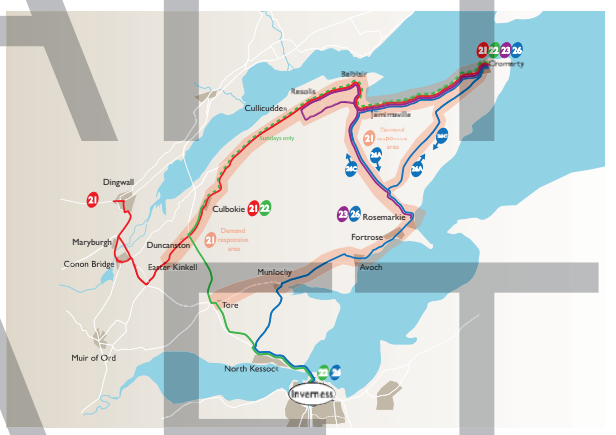

CODES:
Sch Schooldays only   NSch School holidays only

Culbokie • Resolis School 121

SCHOOLDAYS ONLY			
Service No.	121	Service No.	121
Culbokie Shops	0747	Resolis Primary School	1520
Culbokie School Croft	0749	Balbalir Inn	1525
Braefindon	0752	Newhall Point	1530
Upper Badrain	0756	Jemimaville	1541
Easter Culbo Junction	0804	Mount High Council Estate	1546
Springfield	0807	Newhall Ellenslea	1606
Newmills	0809	Newmills Farmhouse	1611
Newhall Ellenslea	0817	Springfield	1613
Jemimaville	0820	Culbokie Easter Culbo Jct	1616
Mount High Council Estate	0825	Upper Badrain	1624
Newhall Point	0835	Braefindon	1628
Balblair Inn	0840	Culbokie School Croft	1631
Resolis Primary School	0850		

CODES:
Sch Schooldays only
N Operates via Newmills and Newhall Bridge

Culbokie • Resolis 122

MONDAY TO FRIDAY ONLY			
Service No.	122	Service No.	122
	Sch N		Sch N
Culbokie Shops	0754	Resolis Primary School	1520
Culbokie School Croft	0756	Wester Cullicudden	1533
Shoretton Road End	0759	Culbokie Shoreton Road End	1537
Wester Brae	0804	Braefindon	1539
Culbokie Easter Culbo Jct	0806	Upper Badrain	1542
Upper Badrain	0813	Easter Culbo Junction	1549
Braefindon	0826	Wester Brae	1551
Shoretton Road End	0828	Culbokie Shoreton Road End	1554
Wester Cullicudden	0832	Culbokie School Croft	1556
Resolis Primary School	0850		

You tell us where

At the all-new stagecoachbus.com you can plan and save your journeys, find the nearest bus stop to you - and even see how long it will take to walk to it.

stagecoachbus.com
The new place to begin your journey

We'll tell you how