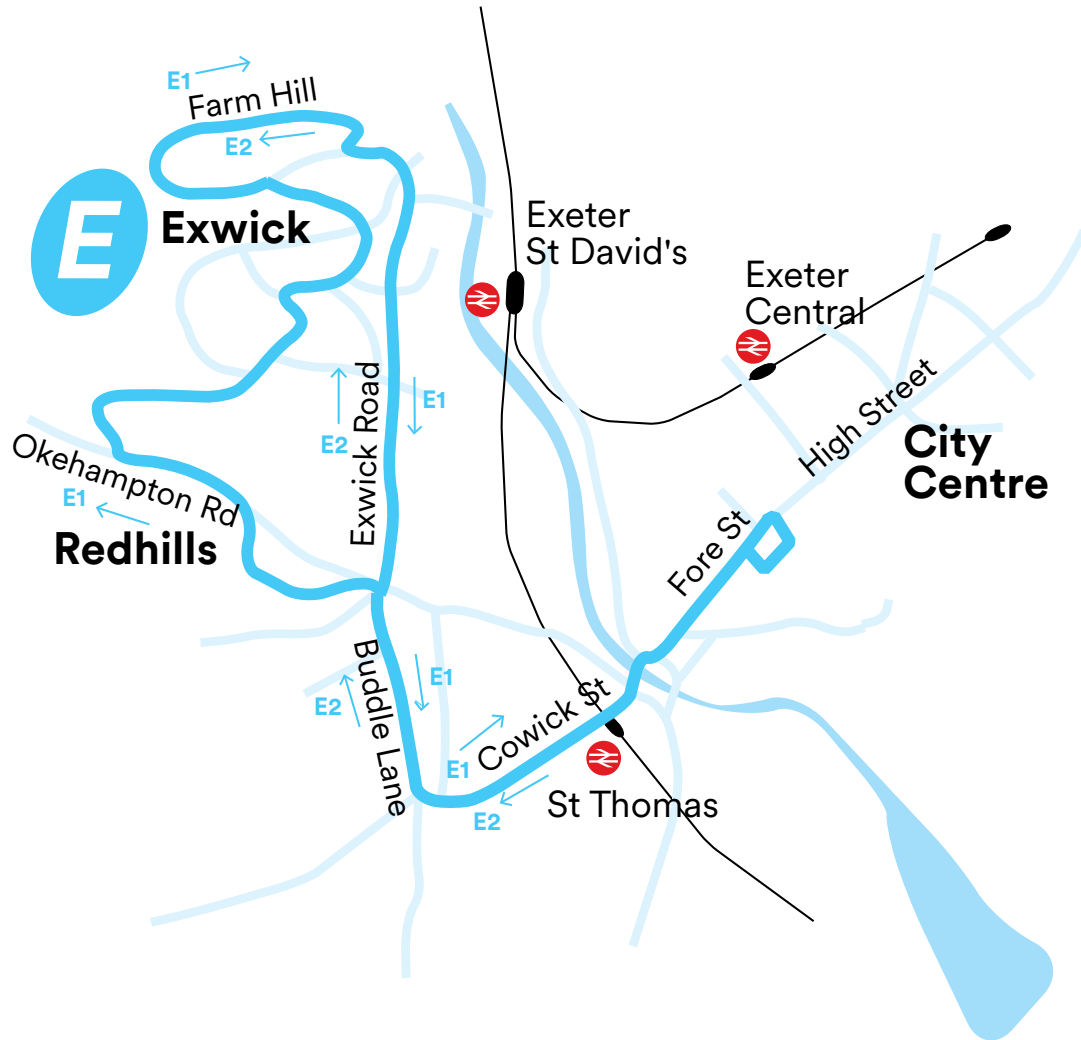

Route E

- Exwick
- Redhills
- City Centre

For more detailed journey planning and real-time updates
download the Stagecoach Bus App.