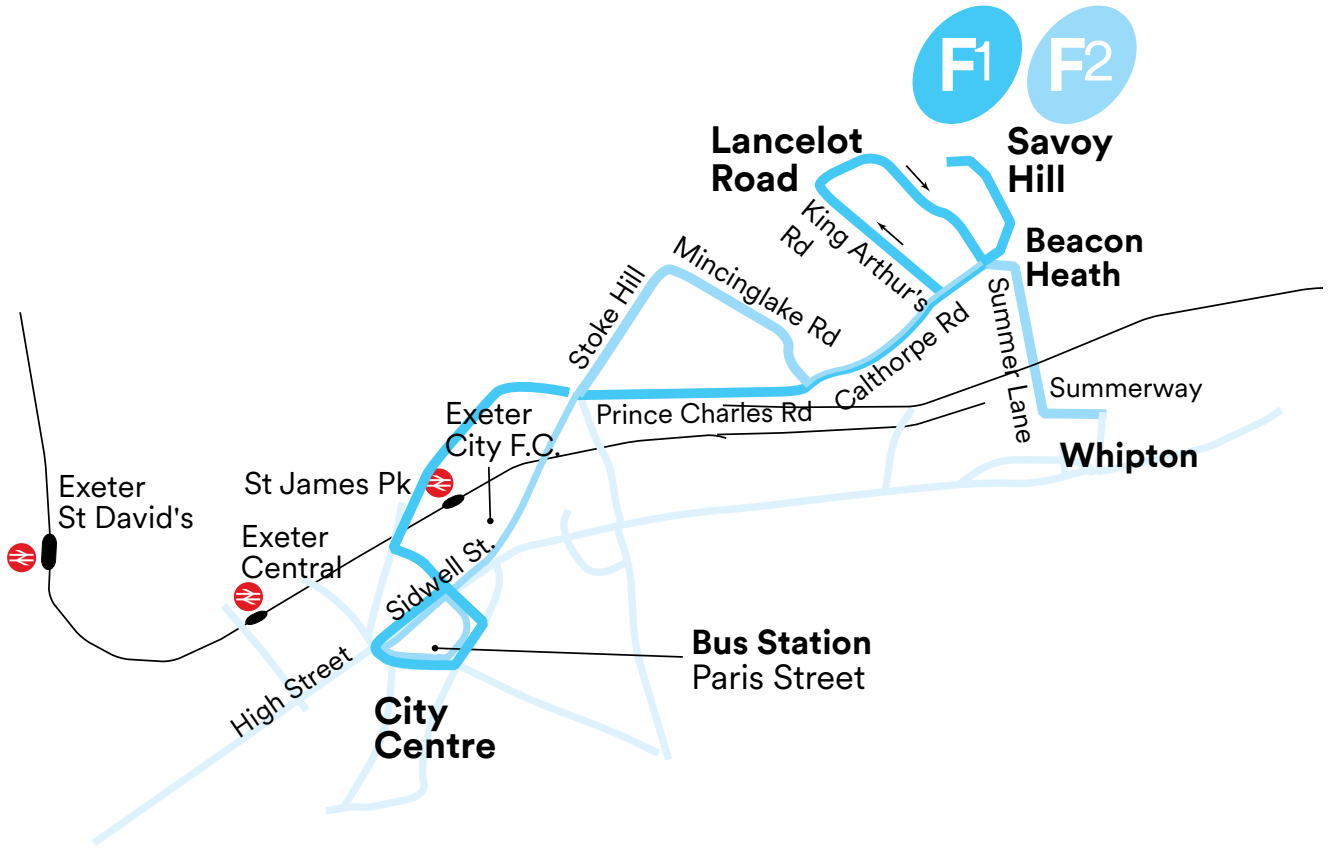

# Route F

- Savoy Hill F1
- Summerway F2
- Mincinglake Road
- City Centre

For more detailed journey planning and real-time updates  
**download the Stagecoach Bus App.**