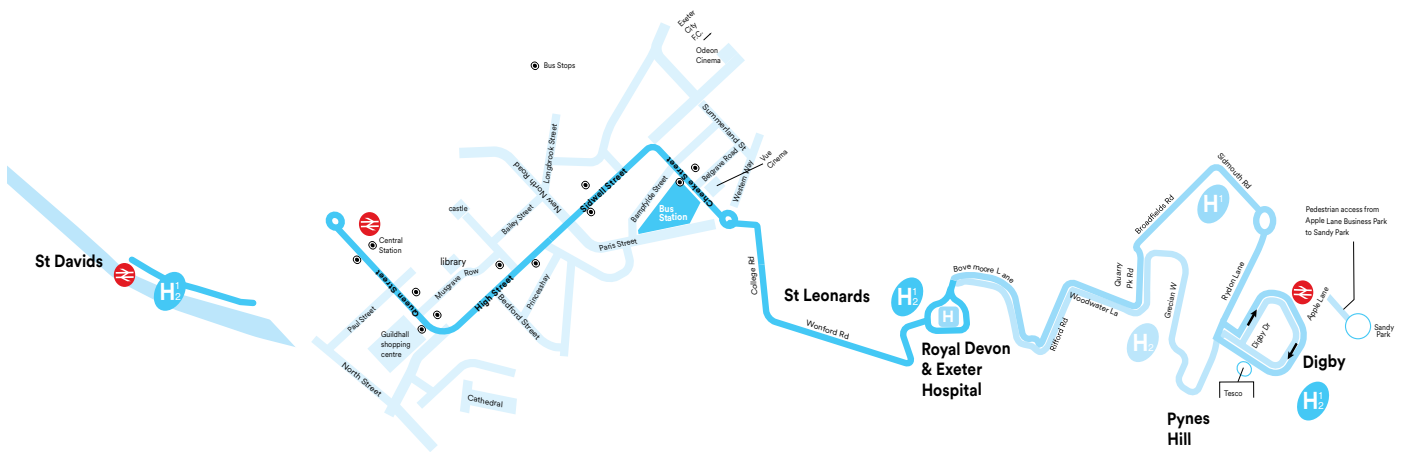

Route H

- **St Davids Station**
- **High Street**
- **RD&E Hospital**
- Broadfields (H1)
- Pynes Hill (H2)
- **Digby**

For more detailed journey planning and real-time updates
download the Stagecoach Bus App.