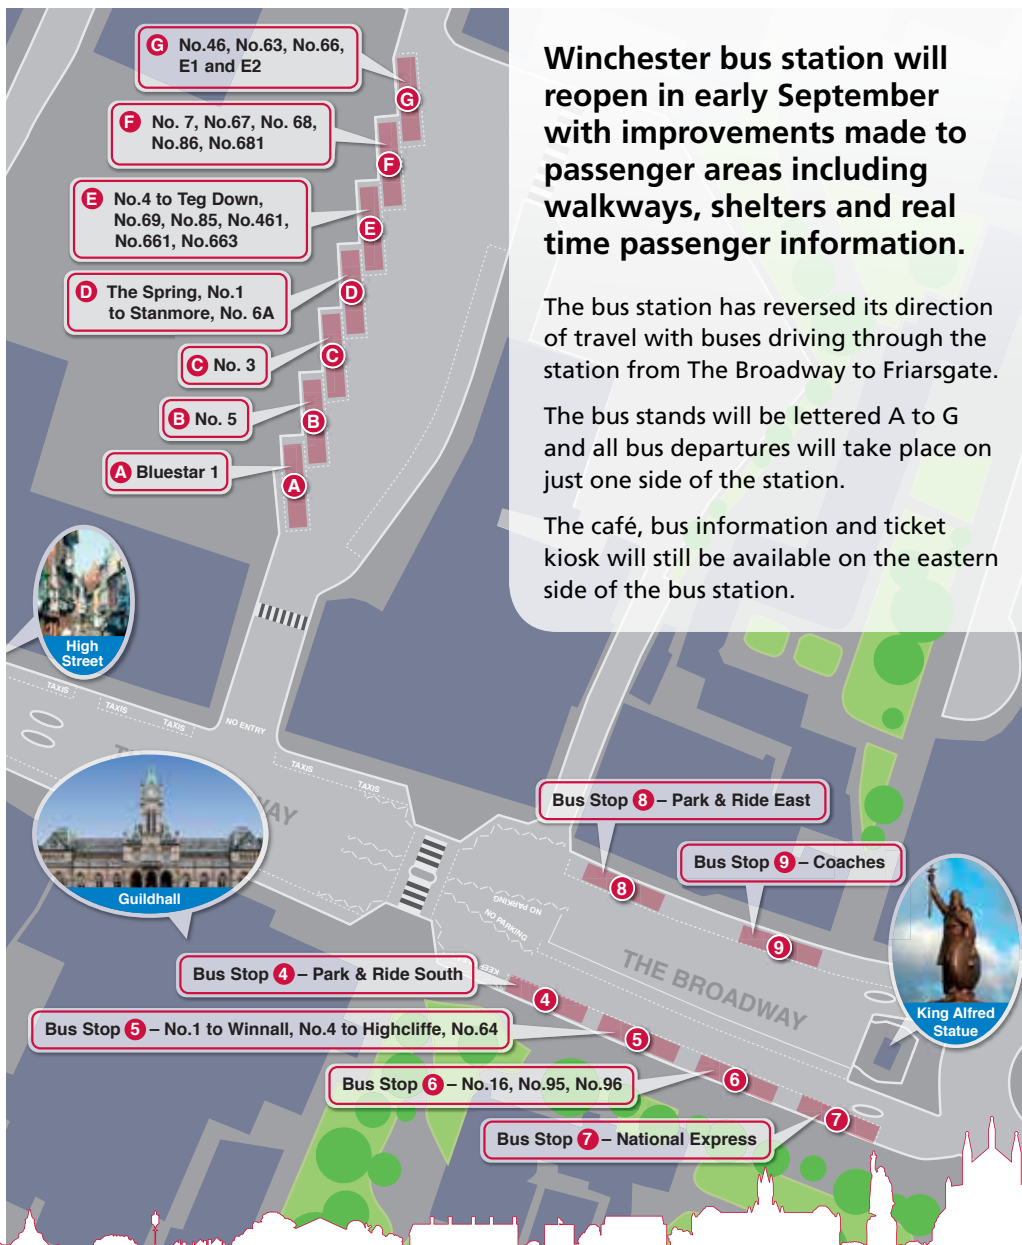

# WINCHESTER BUS STATION WILL RE-OPEN IN EARLY SEPTEMBER

**Winchester bus station will reopen in early September with improvements made to passenger areas including walkways, shelters and real time passenger information.**

The bus station has reversed its direction of travel with buses driving through the station from The Broadway to Friarsgate.

The bus stands will be lettered A to G and all bus departures will take place on just one side of the station.

The café, bus information and ticket kiosk will still be available on the eastern side of the bus station.