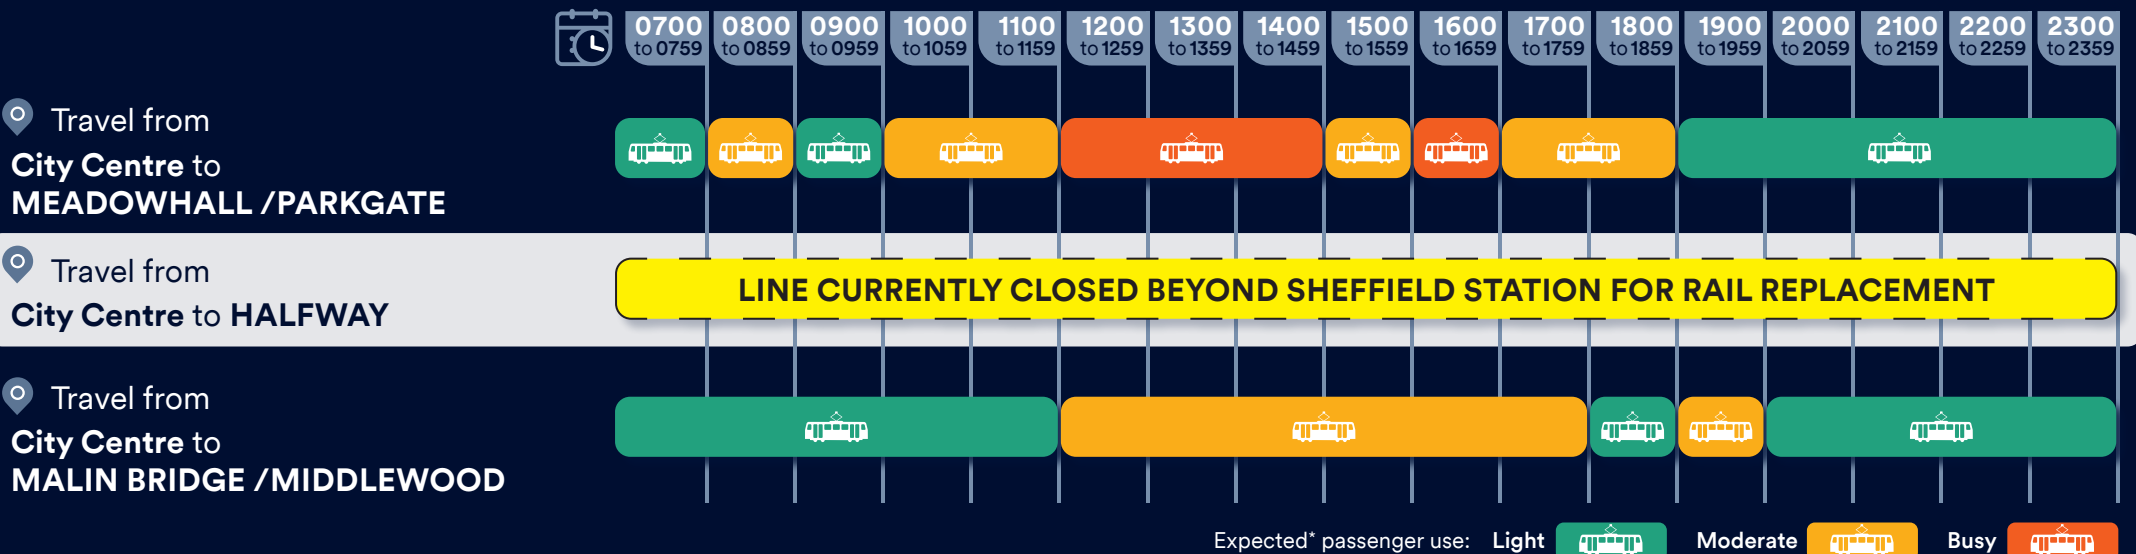

→ Travelling **FROM** City Centre

📅 **SUNDAYS**

*Passenger use is based on average use for the previous week. Individual trams may be busier than shown.