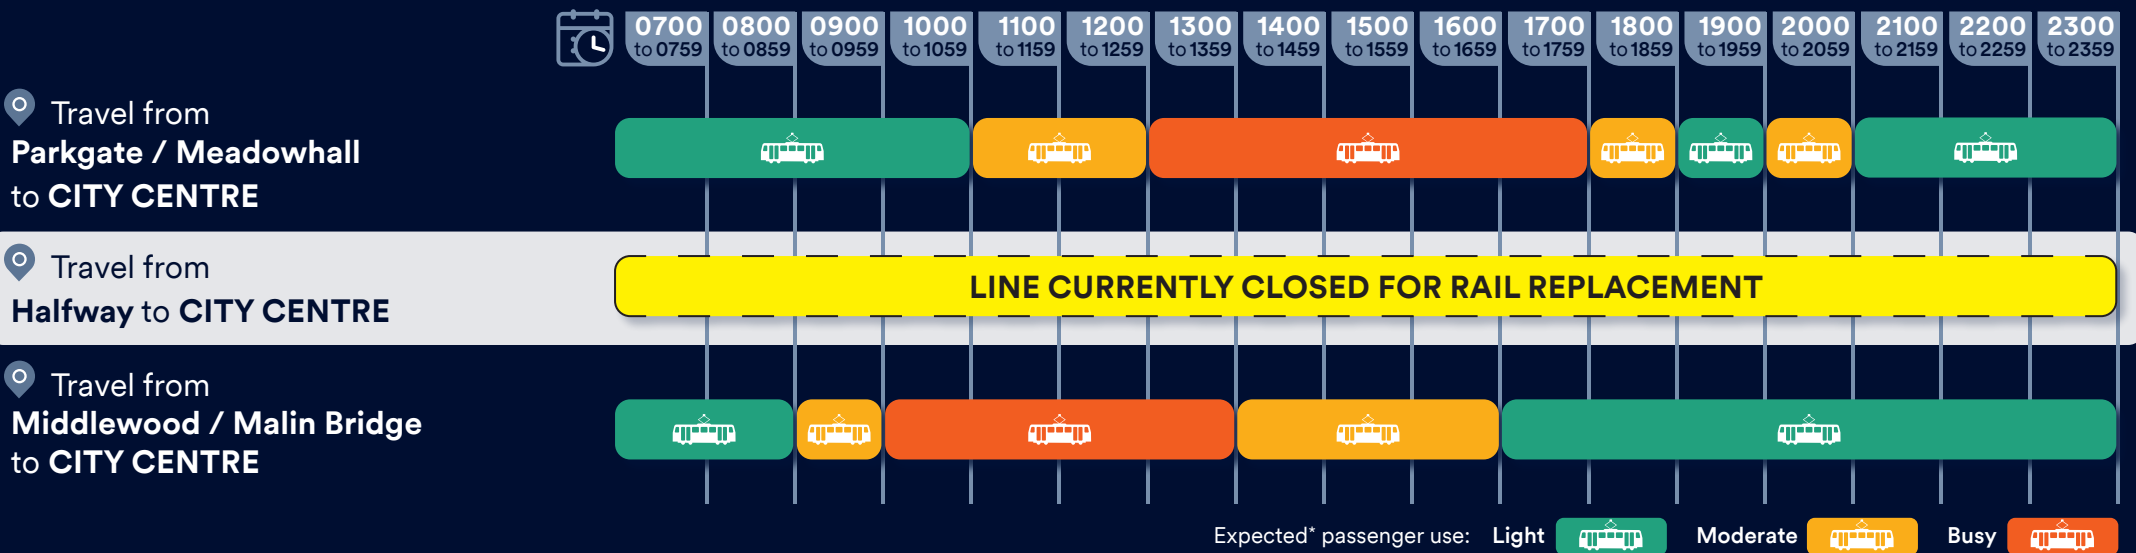

# How busy will your tram be?

## ← Travelling **TOWARDS** City Centre

📅 **SUNDAYS**

## → Travelling **FROM** City Centre

📅 **SUNDAYS**

\*Passenger use is based on average use for the previous week. Individual trams may be busier than shown.