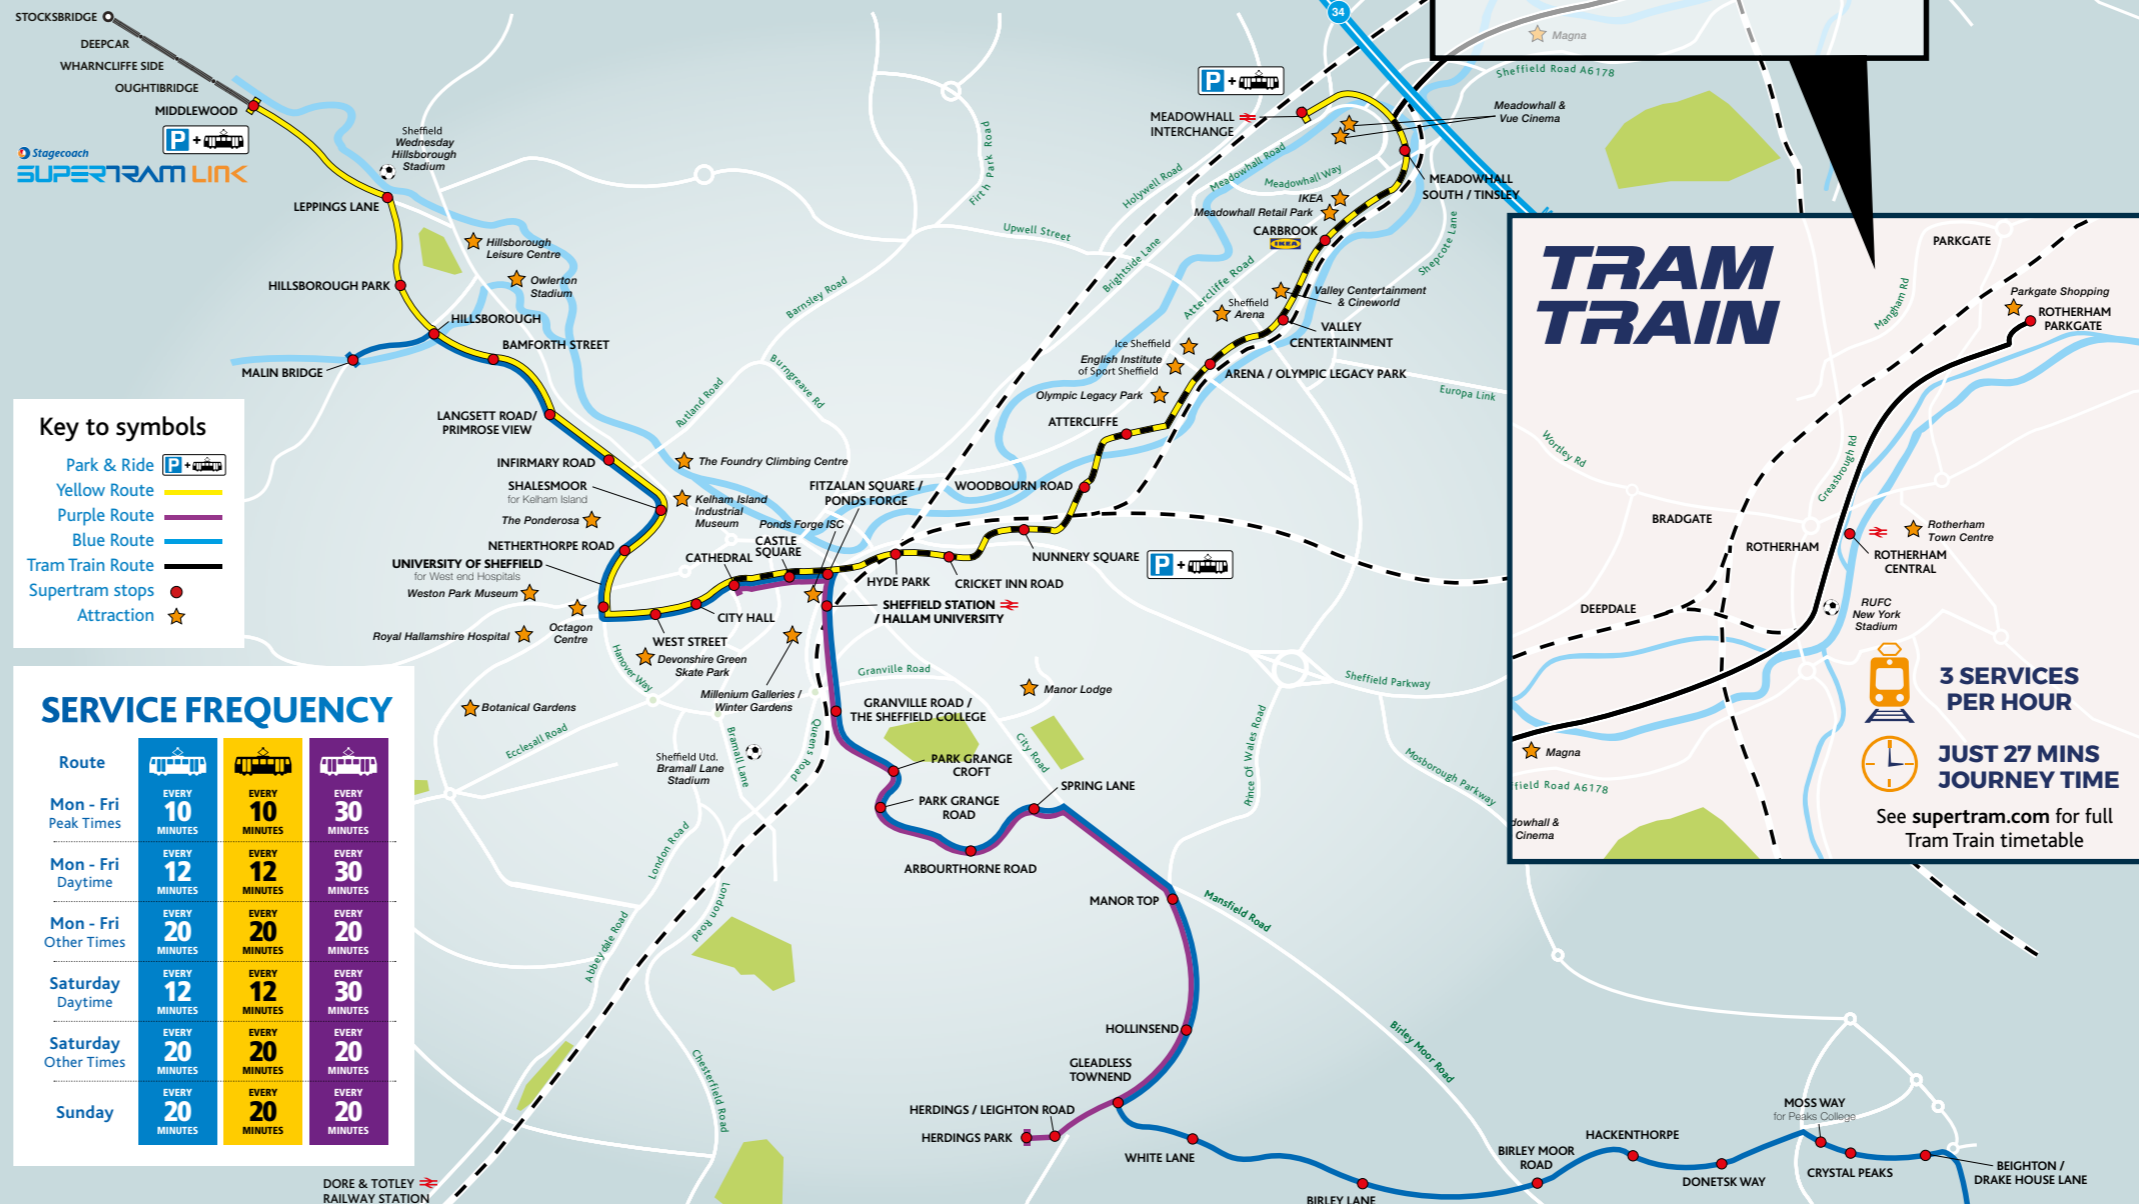

SUPERTRAM
Network Map

If we can't take you there, our sister company Stagecoach Bus probably can - joint tickets are available!

TICKETS

We offer a range of great value tickets to suit all needs. Here is a guide to the products available, visit our website for current prices.