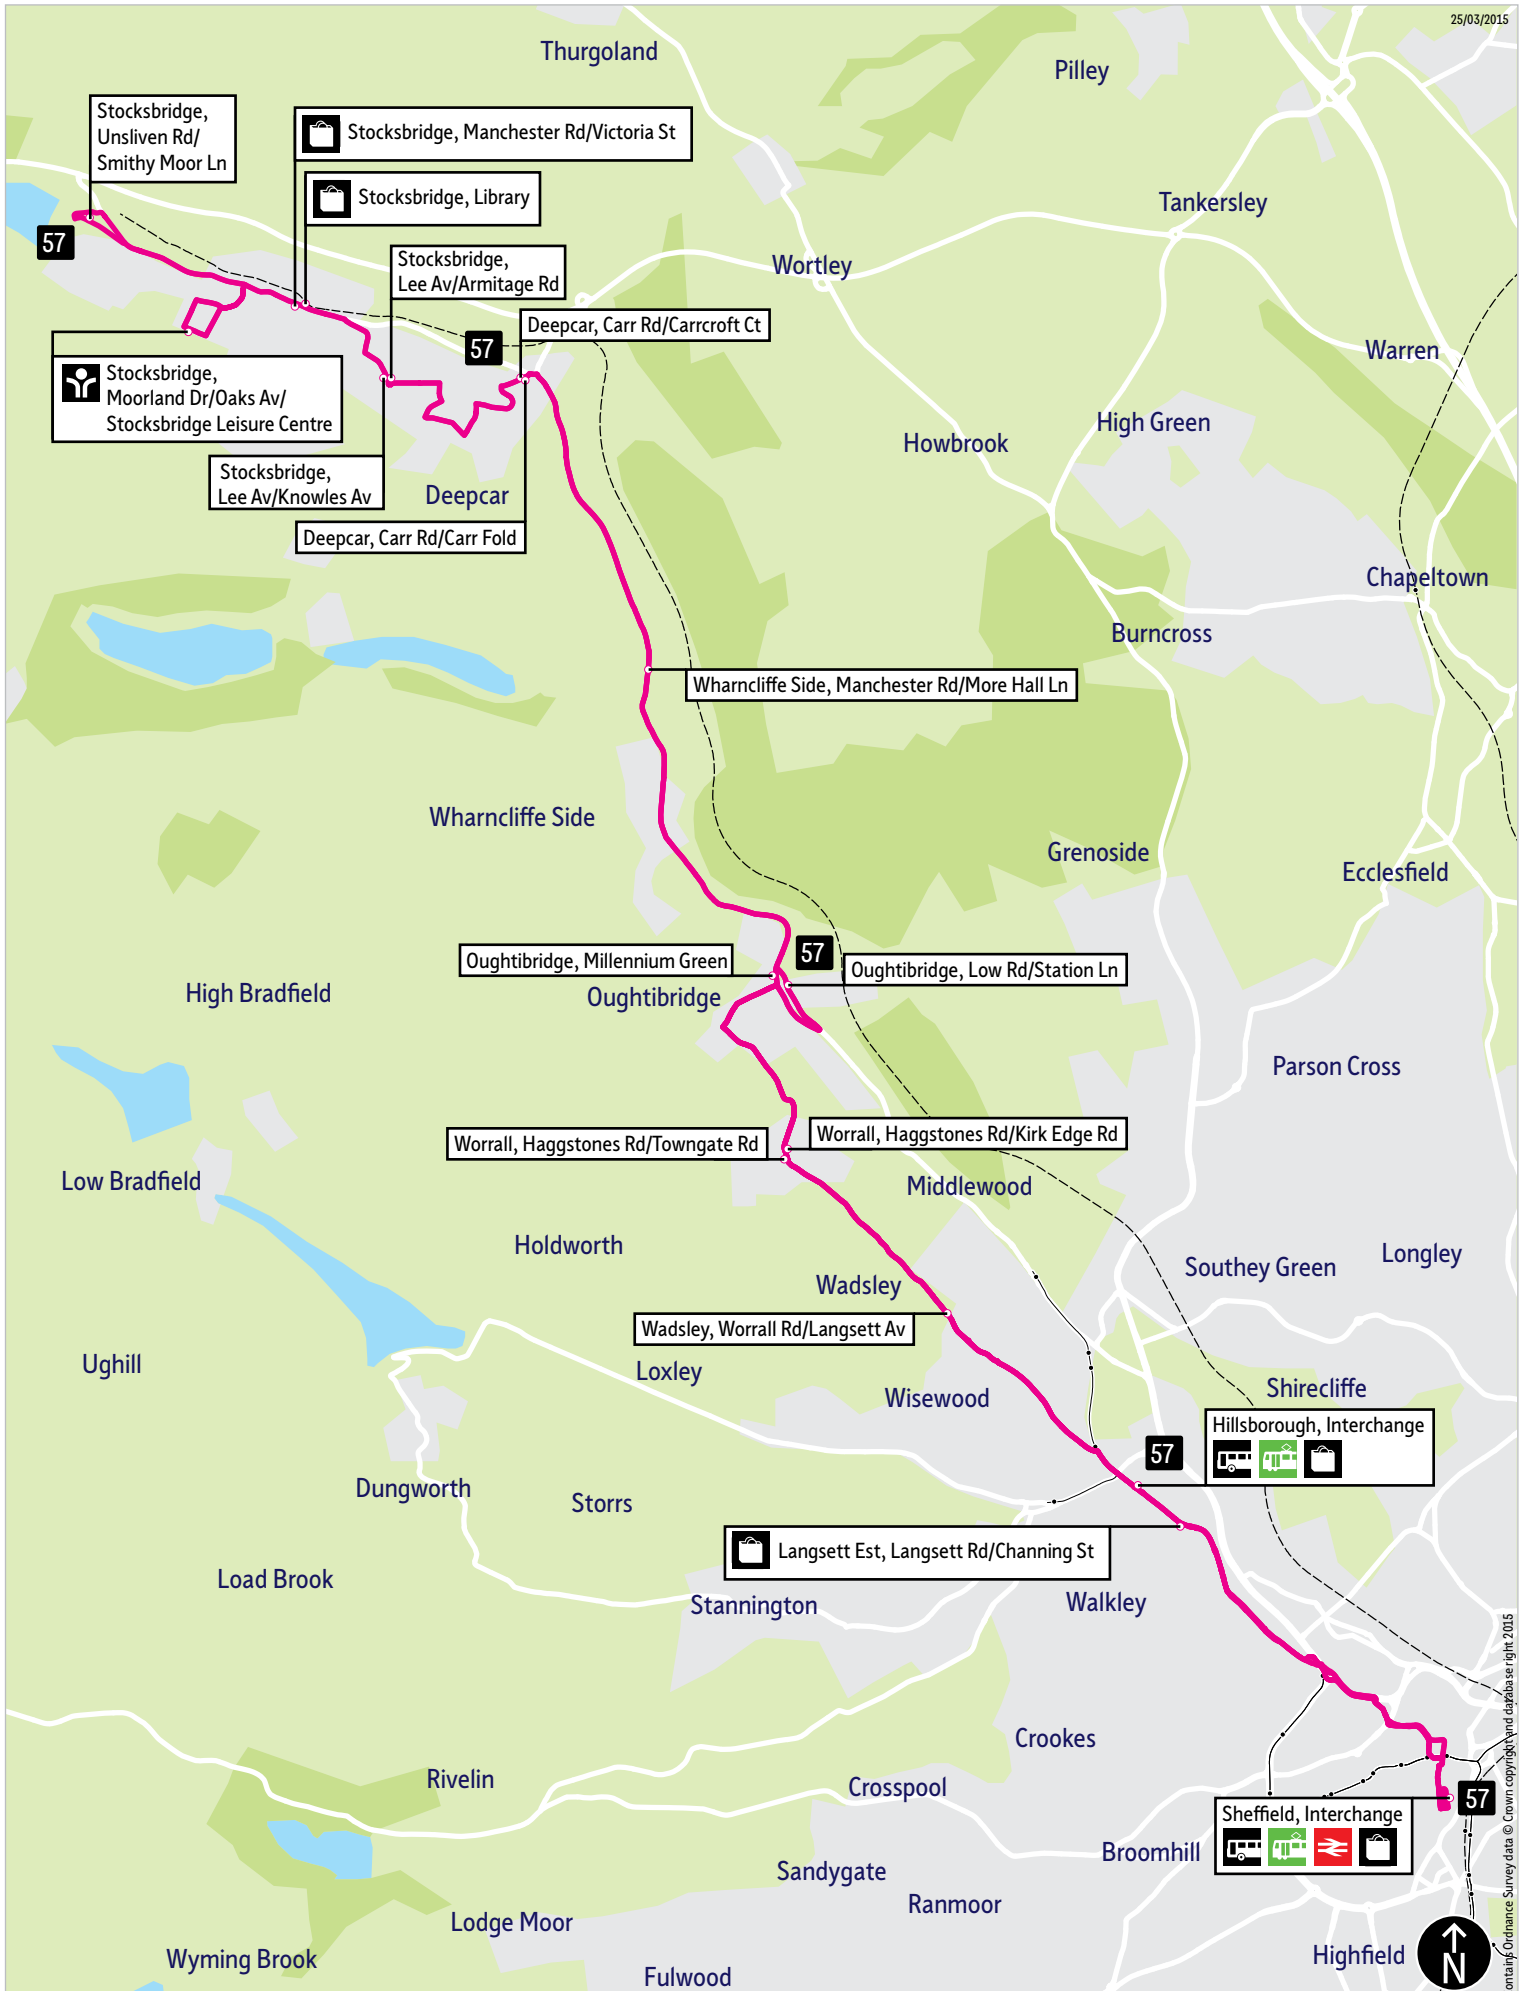

Bus route map for service 57

25/03/2015

This map is based upon Ordnance Survey material with the permission of Ordnance Survey on behalf of the Controller of Her Majesty's Stationery Office © Crown copyright. Unauthorised reproduction infringes Crown copyright and may lead to prosecution or civil proceedings. SYPTE100030252 2015.

- = Terminus point
- = Public transport
- = Shopping area
- = Bus route & stops
- = Rail line & station
- = Tram route & stop