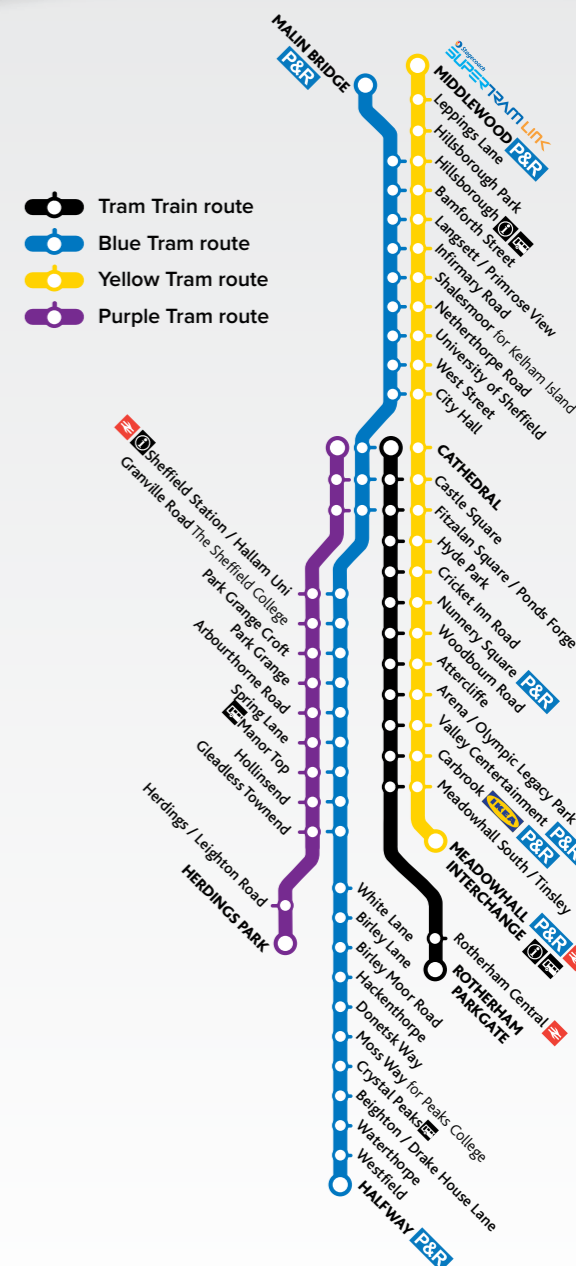

Tram Train network map

Download the Stagecoach Bus App

Search "Stagecoach Bus"

Download on the App Store | GET IT ON Google Play