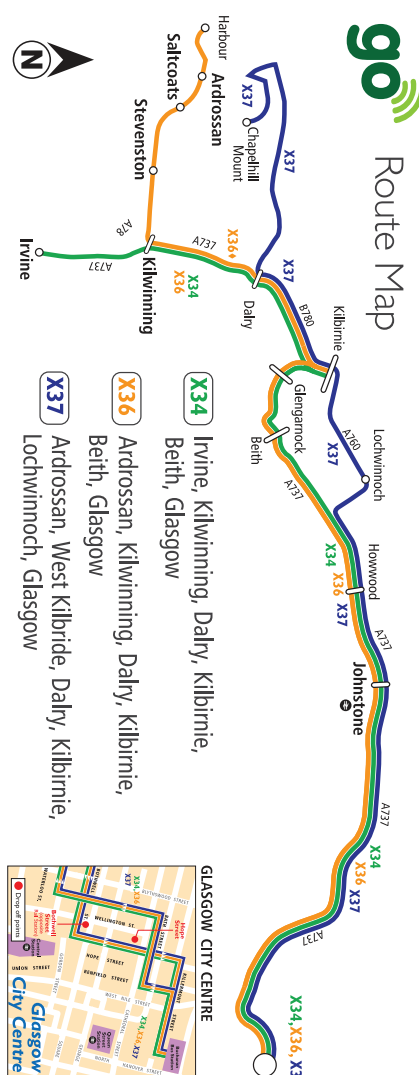

customer services
Stagecoach West Scotland
Sandgate
Ayr KA7 1DD
westscotland.enquiries@stagecoachbus.com
www.stagecoachbus.com

- Disability helpdesk 07736 892 253
- THERE IS A STRICT NO SMOKING POLICY ON ALL STAGECOACH SERVICES
- The 24 hour Clock is used in this leaflet for Example 9.00am is shown as 0900 Times shown in this leaflet are for information only
- A large print version of this timetable is available on request contact details above
- Please retain your ticket for inspection
- Please recycle this leaflet

READY STEADY GREEN
nationwide bus times
traveline public transport info
0871 200 2233
BT callers charged 10p per min
Mobile and other providers' charges may vary