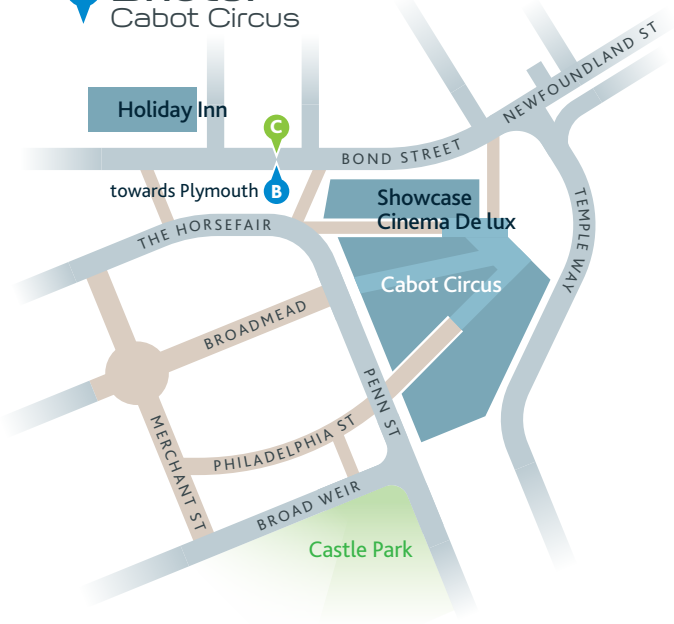

where to get on & off

Bristol Cabot Circus

Bristol Waterfront

coaches pick up here a few mins after Cabot Circus

where to get on & off

Bristol Airport

Cullompton

Bridgwater Services

Bridgwater services

Taunton Blackbrook Park

Exeter Honiton Road park & ride

where to get on & off

Exeter
Sowton
park&ride

Park&ride

towards Plymouth

towards
Bristol

MAYFLOWER ST

EASTLAKE ST

A374

Sainsbury's

Drake Circus

M&S

PLYMOUTH ROAD

towards Bristol

Westward Inn

A38 DEVON EXPRESSWAY

towards Plymouth

Lee Mill