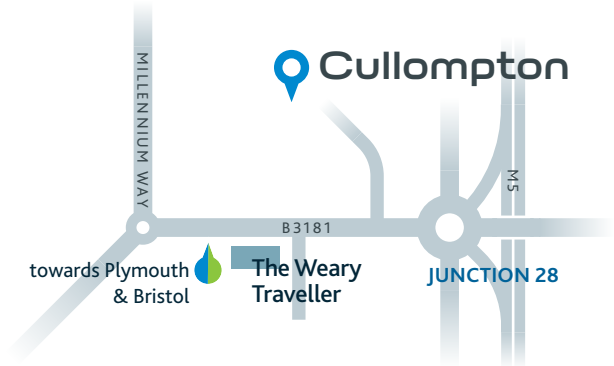

Cullompton