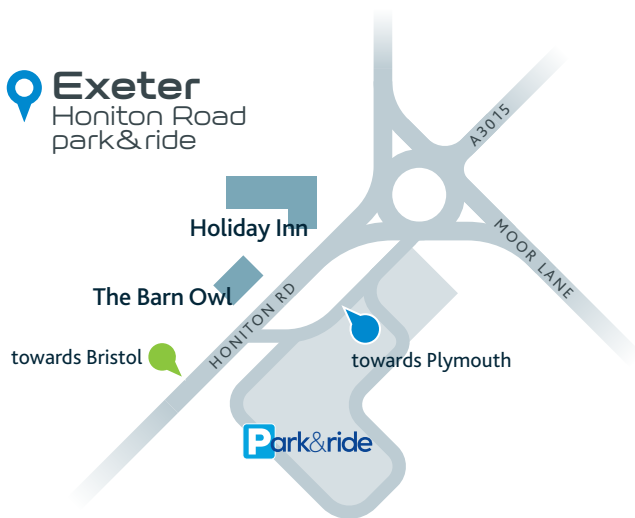

Bridgwater services

Taunton Blackbrook Park

Exeter Honiton Road park & ride

where to get on & off

Exeter
Sowton
park&ride

Park&ride

towards Plymouth

towards
Bristol

Toys R Us

APPLE LN

SIDMOUTH RD

MOOR LN

Plymouth
Astor Field

towards Bristol

EMBANKMENT RD

towards Plymouth city centre
Astor Park

MAYFLOWER ST

EASTLAKE ST

A374

Sainsbury's

Drake Circus

M&S

PLYMOUTH ROAD

towards Bristol

Westward Inn

A38 DEVON EXPRESSWAY

towards Plymouth

Lee Mill