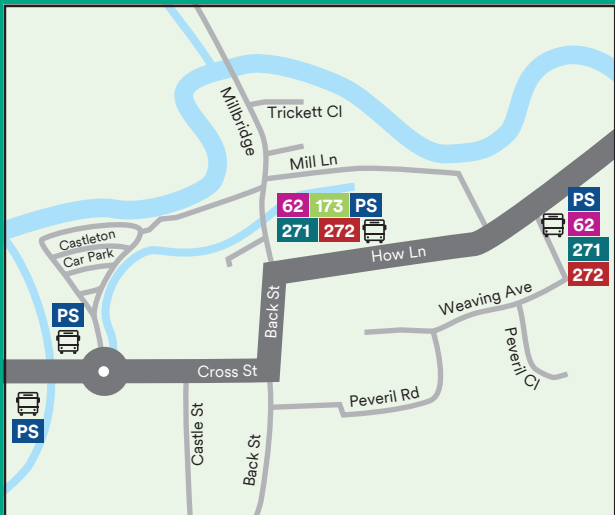

Buses connect to Harpur Hill, Taddington, Ashford-in-the-Water and Bakewell. This service is run by High Peak.

TP

Must see attraction: Poole's Cavern

View live bus times on the Stagecoach Bus app

Castleton

Where to catch your bus in **Castleton**

Buy tickets on the Stagecoach app
or on board for Stagecoach services.

Founded after the building of Peveril Castle in 1086, Castleton is a picturesque village situated amidst rolling hillsides and Mam Tor in the heart of the Peak District National Park. The Castleton Visitor Centre makes for an excellent start to your trip, offering interactive displays and video walls to learn all about the surrounding area.