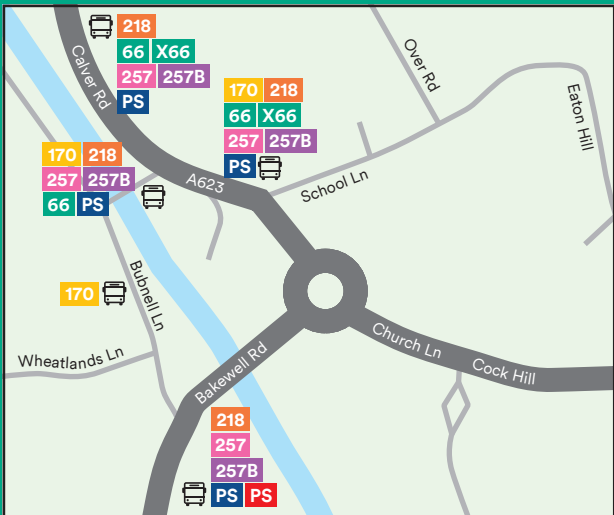

Buy tickets on the Stagecoach app
or on board for Stagecoach services.