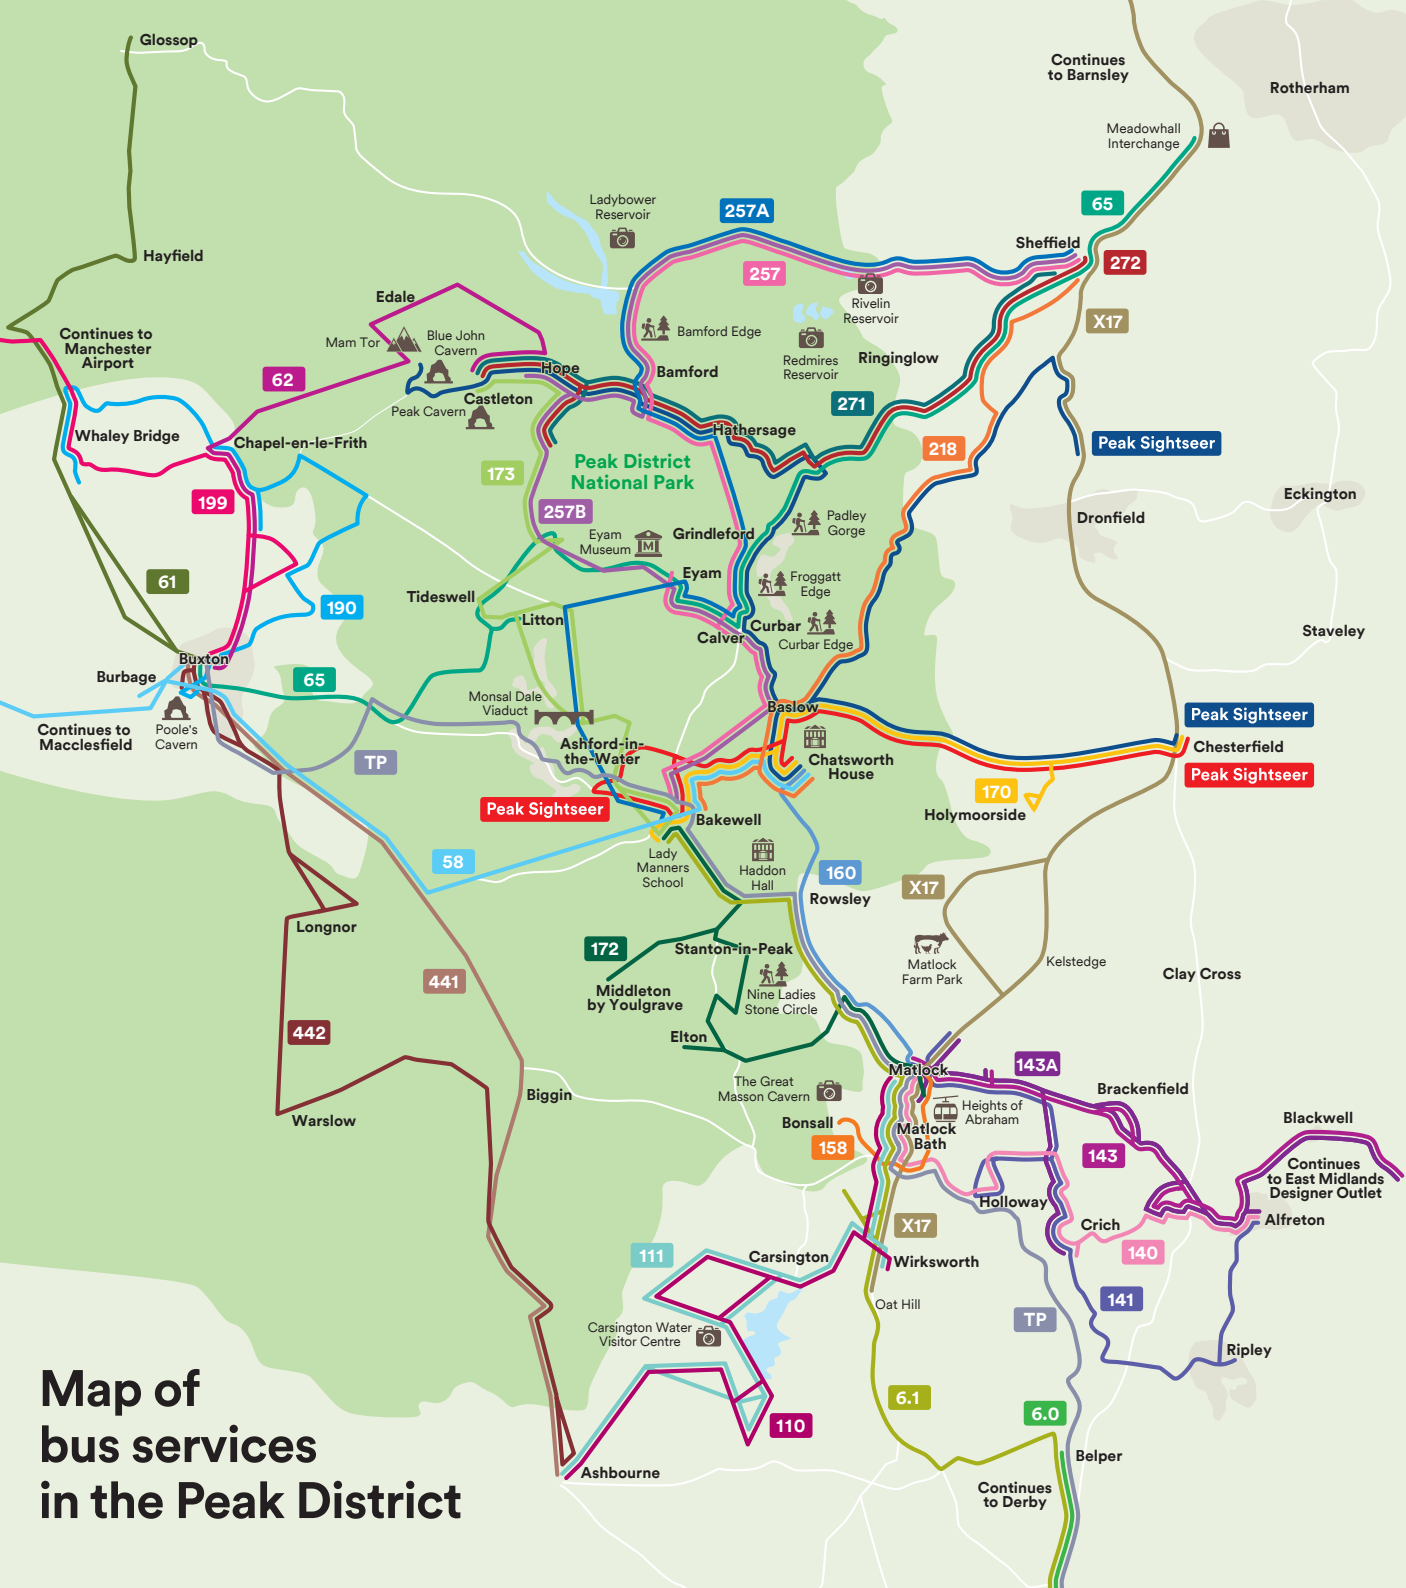

Map of bus services in the Peak District