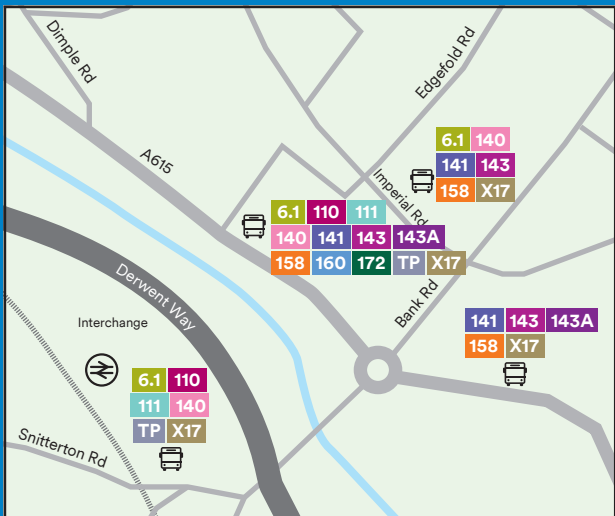

271

272

Buses connect to Castleton, Grindleford, Calver and Chatsworth House. This service is run by Stagecoach.

PS+

†Peak Sightseer Blue

Perfect for: **beautiful views**

View live bus times on the Stagecoach Bus app

Matlock

Where to catch your bus in **Matlock**

Buy tickets on the Stagecoach app
or on board for Stagecoach services.

Whether it's exploring the Peak Rail heritage railway or visiting Matlock Farm, this beautiful town nestled in the heart of the Derbyshire Dales offers no shortage of things to do.