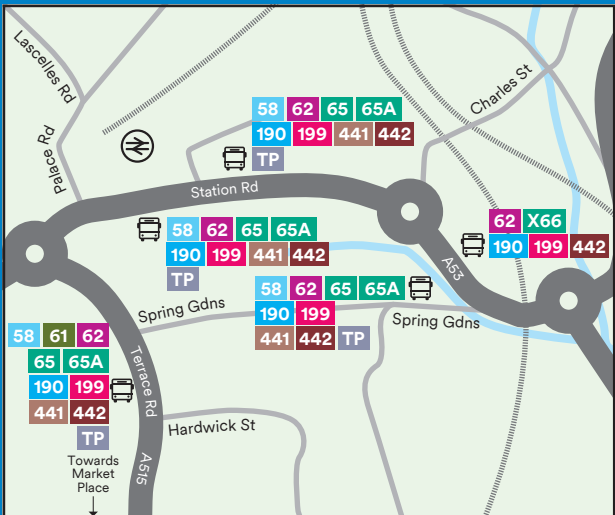

Buy tickets on the Stagecoach app or on board for Stagecoach services.