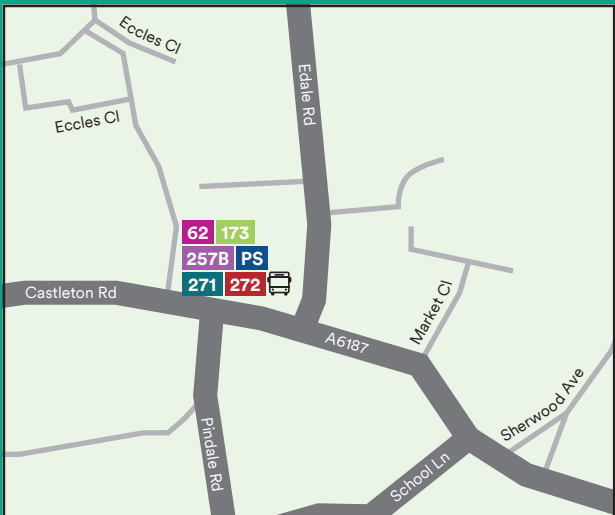

PS[†]

†Peak Sightseer Blue

A must for walkers: Padley Gorge

View live bus times on the Stagecoach Bus app

Hope

Where to catch your bus in **Hope**

Buy tickets on the Stagecoach app
or on board for Stagecoach services.