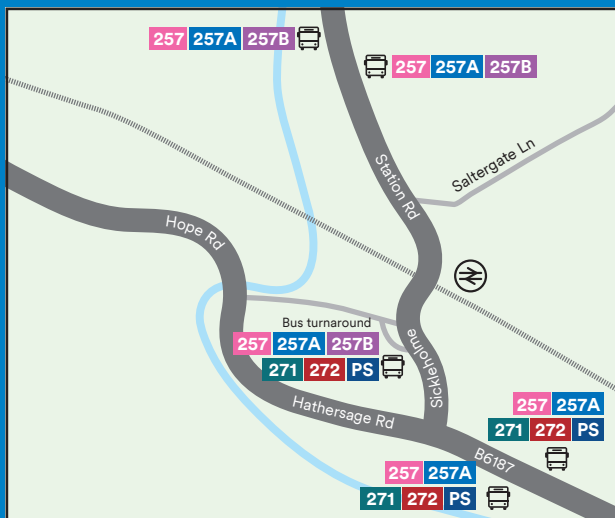

257A

Buses connect to Baslow, Eyam, Hope and Bamford. This service is run by Andrews of Tideswell.

257B

Buses connect to Chatsworth House, Chesterfield and Ashford-in-the-Water. This service is run by Stagecoach.

PS*

Buses connect to Matlock, Ashford-in-the-Water, Taddington and Buxton. This service is run by High Peak.

TP

*Peak Sightseer Red

View live bus times on the Stagecoach Bus app

Bamford

Where to catch your bus in Bamford

Buy tickets on the Stagecoach app or on board for Stagecoach services.

Located just a short way from Ladybower Reservoir, with Derwent and Howden Reservoirs only a short distance further, the picturesque village of Bamford is a popular tourist destination for those looking to enjoy the nearby walking routes.

Routes serving Bamford:

Service

Buses connect to Eyam, Calver, Grindleford and Sheffield. This service is run by Andrews of Tideswell.

257

Buses connect to Bakewell, Eyam, Grindleford and Sheffield. This service is run by Andrews of Tideswell.