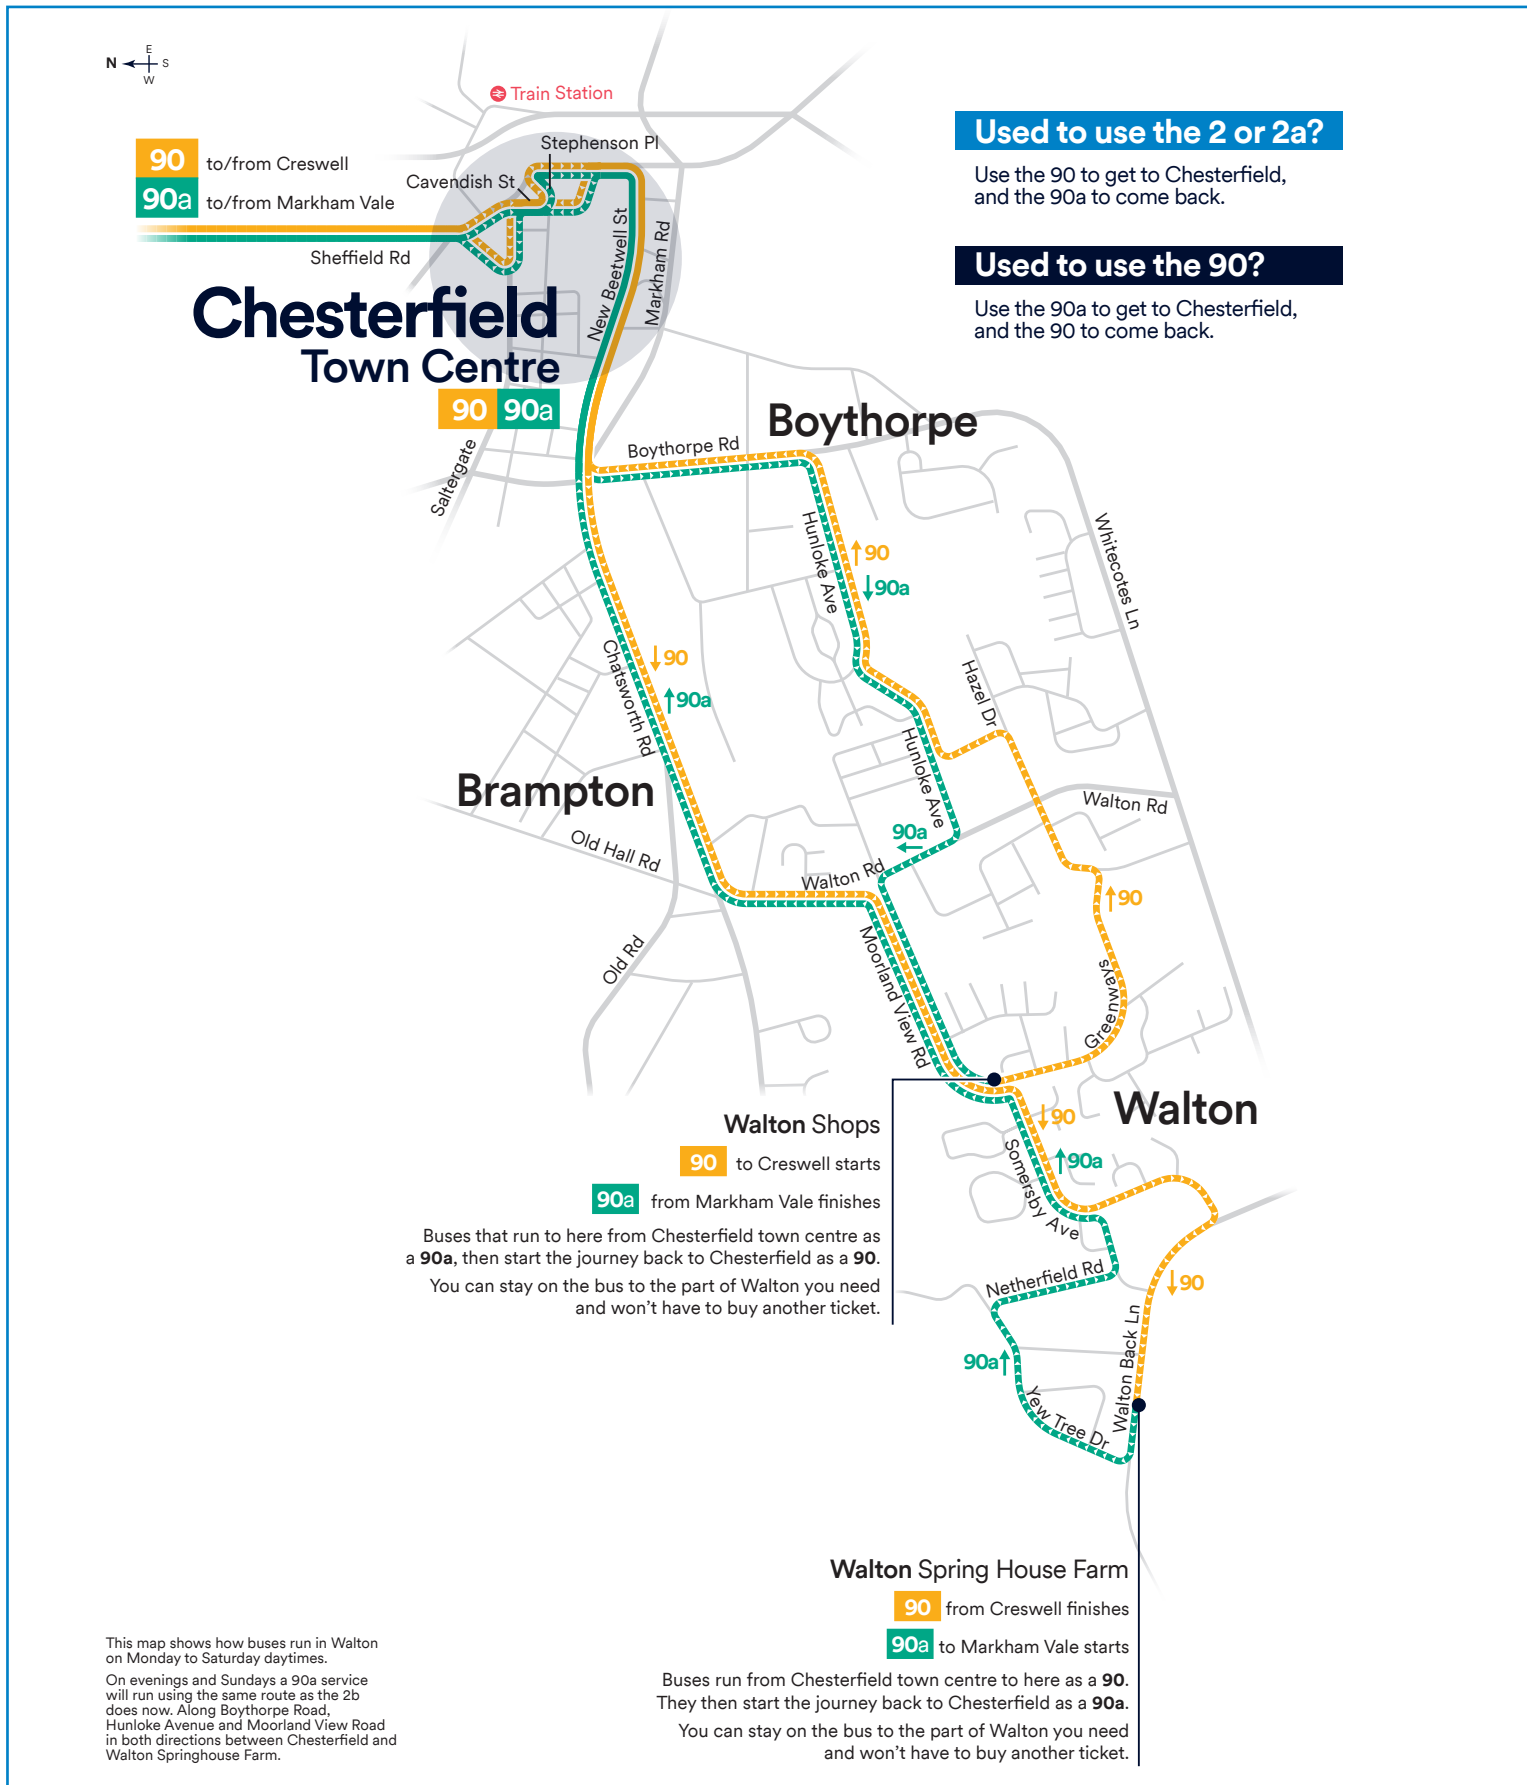

- Creswell • Clowne • Markham Vale • Staveley • Barrow Hill • Brimington
- Chesterfield Town Centre • Walton • Yew Tree

90 90a 90b

from 29 October 2023

 You might not need to print this, for up to the minute information why not [download the Stagecoach Bus App](#)