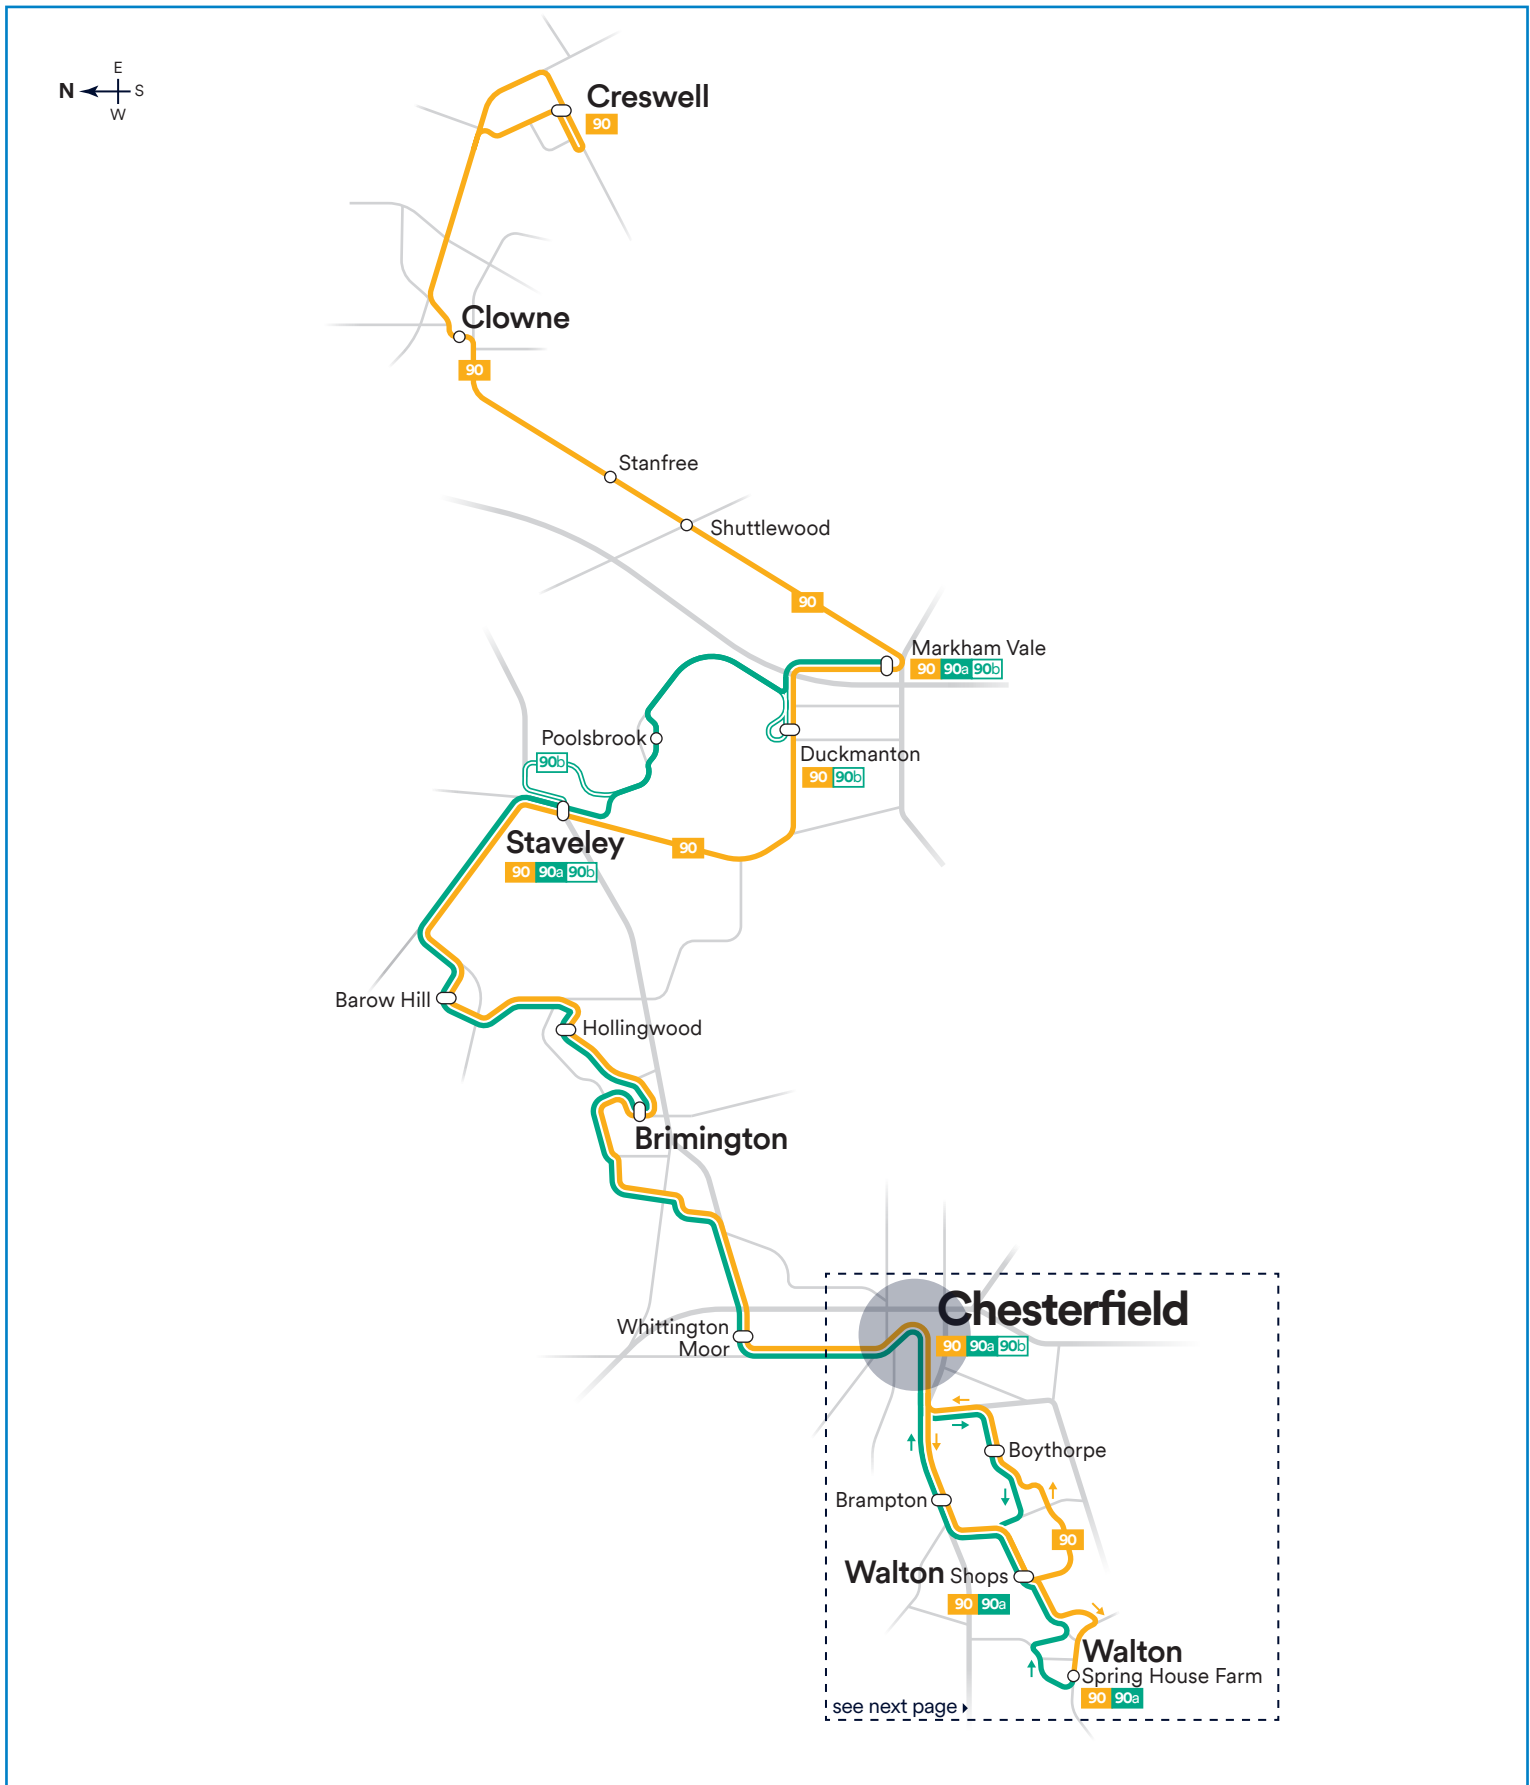

- Creswell • Clowne • Markham Vale • Staveley • Barrow Hill • Brimington
- Chesterfield Town Centre • Walton • Yew Tree

90 90a 90b

from 29 October 2023

 You might not need to print this, for up to the minute information why not [download the Stagecoach Bus App](#)